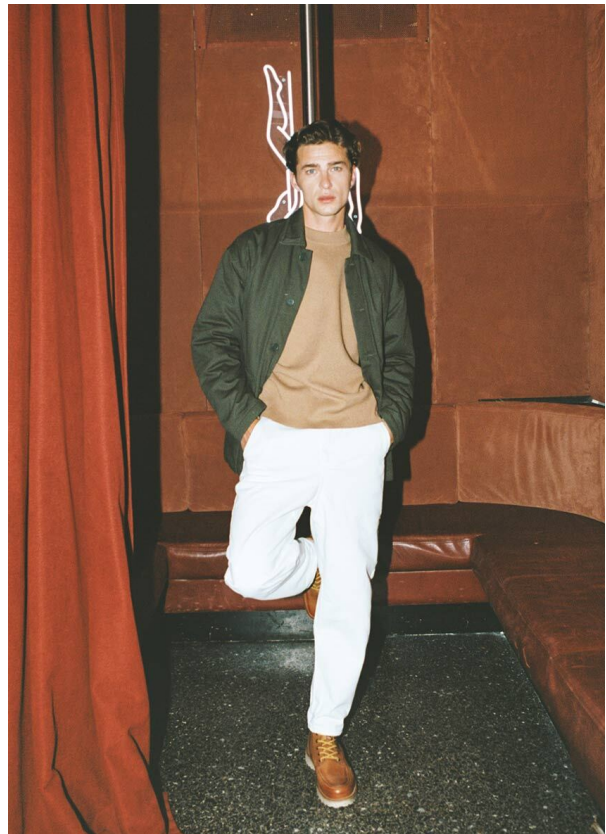

SCOUT

MODEL • AGENCY

YULEF B. MAIN

HEIGHT 183 cm BUST/WAIST/HIPS 96/76/93 cm EYES blue HAIR dark blonde SHOES 43 LOCATION Paris FR

SCOUT

MODEL • AGENCY

YULEF B. MAIN

HEIGHT 183 cm BUST/WAIST/HIPS 96/76/93 cm EYES blue HAIR dark blonde SHOES 43 LOCATION Paris FR