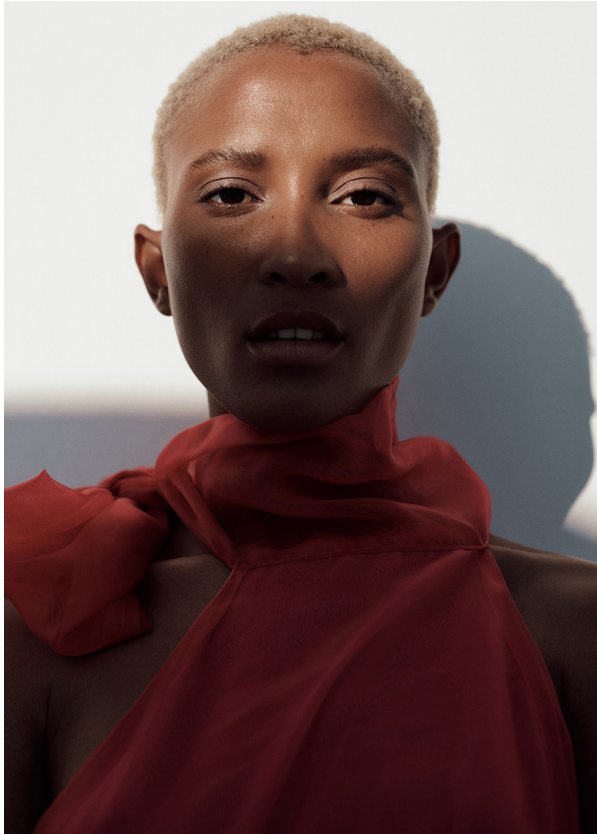

SCOUT

MODEL • AGENCY

YOYO B. COMMERCIAL

HEIGHT 173 cm BUST/WAIST/HIPS 80/64/92 cm EYES brown HAIR blonde SHOES 39 LOCATION London UK

SCOUT

MODEL • AGENCY

YOYO B. COMMERCIAL

HEIGHT 173 cm BUST/WAIST/HIPS 80/64/92 cm EYES brown HAIR blonde SHOES 39 LOCATION London UK

into the **B
L
U
E**

The shade that encapsulates the spirit of the season. [Shop now >](#)

A profile portrait of a woman with a shaved head, wearing blue eye makeup and a large blue flower-shaped earring. She is looking to the left.