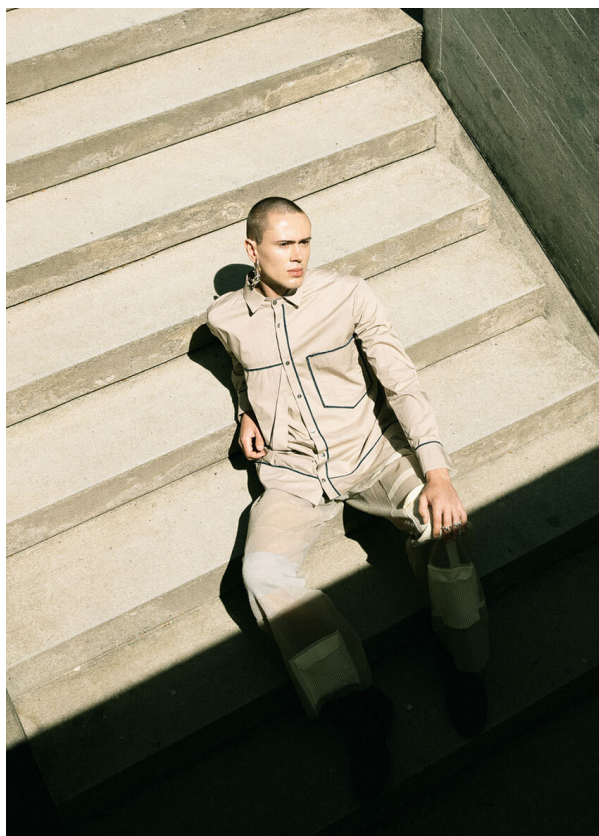

SCOUT

MODEL ● AGENCY

YANNICK W. DEVELOPMENT

HEIGHT 183 cm BUST/WAIST/HIPS 99/83/100 cm EYES brown green HAIR brown SHOES 43 LOCATION Luzern CH

SCOUT

MODEL • AGENCY

YANNICK W. DEVELOPMENT

HEIGHT 183 cm BUST/WAIST/HIPS 99/83/100 cm EYES brown green HAIR brown SHOES 43 LOCATION Luzern CH

SCOUT

MODEL • AGENCY

YANNICK W. DEVELOPMENT

HEIGHT 183 cm BUST/WAIST/HIPS 99/83/100 cm EYES brown green HAIR brown SHOES 43 LOCATION Luzern CH

SCOUT

MODEL • AGENCY

YANNICK W. DEVELOPMENT

HEIGHT 183 cm BUST/WAIST/HIPS 99/83/100 cm EYES brown green HAIR brown SHOES 43 LOCATION Luzern CH