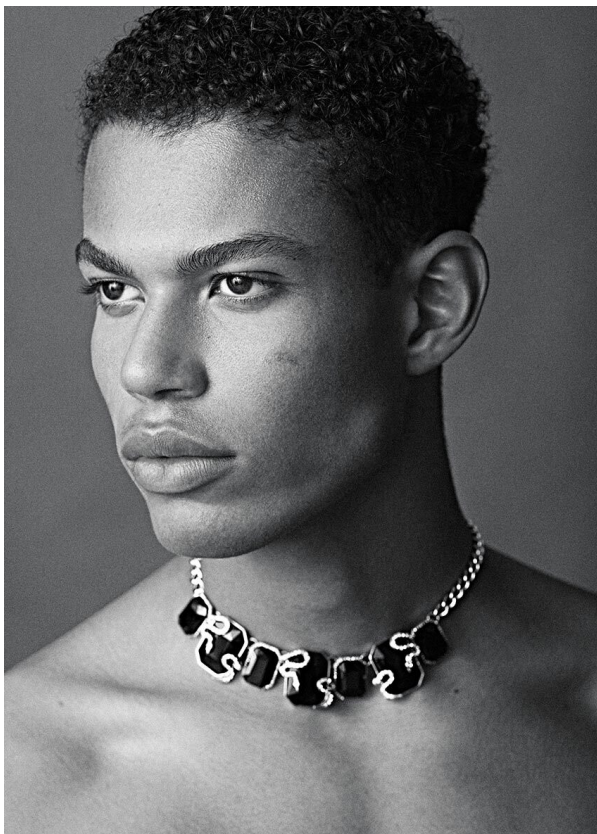

SCOUT

MODEL • AGENCY

YALANI J. MAIN

HEIGHT 189 cm BUST/WAIST/HIPS 93/75/99 cm EYES brown HAIR brown SHOES 46 LOCATION Berlin DE

SCOUT

MODEL • AGENCY

YALANI J. MAIN

HEIGHT 189 cm BUST/WAIST/HIPS 93/75/99 cm EYES brown HAIR brown SHOES 46 LOCATION Berlin DE

SCOUT

MODEL ● AGENCY

YALANI J. MAIN

HEIGHT 189 cm BUST/WAIST/HIPS 93/75/99 cm EYES brown HAIR brown SHOES 46 LOCATION Berlin DE

SCOUT

MODEL • AGENCY

YALANI J. MAIN

HEIGHT 189 cm BUST/WAIST/HIPS 93/75/99 cm EYES brown HAIR brown SHOES 46 LOCATION Berlin DE

SCOUT

MODEL • AGENCY

YALANI J. MAIN

HEIGHT 189 cm BUST/WAIST/HIPS 93/75/99 cm EYES brown HAIR brown SHOES 46 LOCATION Berlin DE