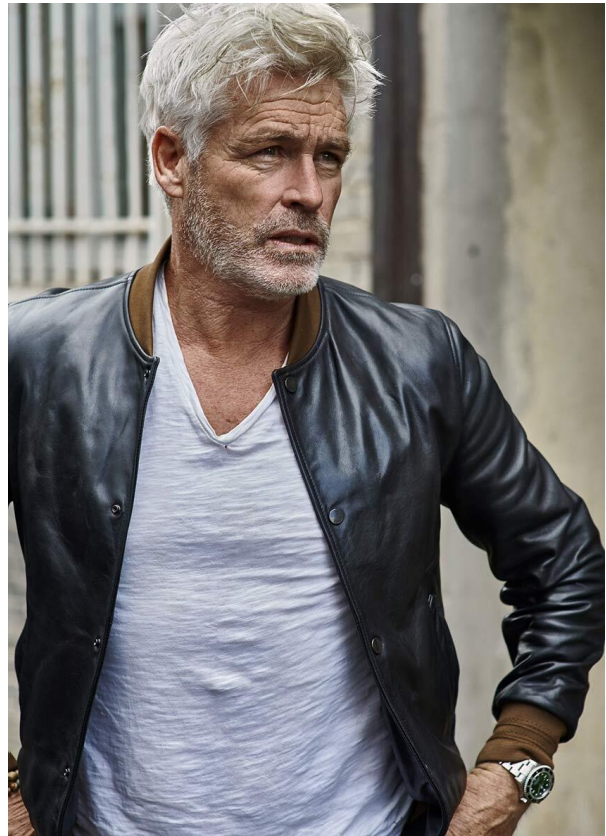

SCOUT

MODEL • AGENCY

WILLIAM K. SILVER

HEIGHT 183 cm BUST/WAIST/HIPS 102/82/92 cm EYES green HAIR white SHOES 43 LOCATION Geneva CH

SCOUT

MODEL • AGENCY

WILLIAM K. SILVER

HEIGHT 183 cm BUST/WAIST/HIPS 102/82/92 cm EYES green HAIR white SHOES 43 LOCATION Geneva CH

SCOUT

MODEL ● AGENCY

WILLIAM K. SILVER

HEIGHT 183 cm BUST/WAIST/HIPS 102/82/92 cm EYES green HAIR white SHOES 43 LOCATION Geneva CH

SCOUT

MODEL • AGENCY

WILLIAM K. SILVER

HEIGHT 183 cm BUST/WAIST/HIPS 102/82/92 cm EYES green HAIR white SHOES 43 LOCATION Geneva CH