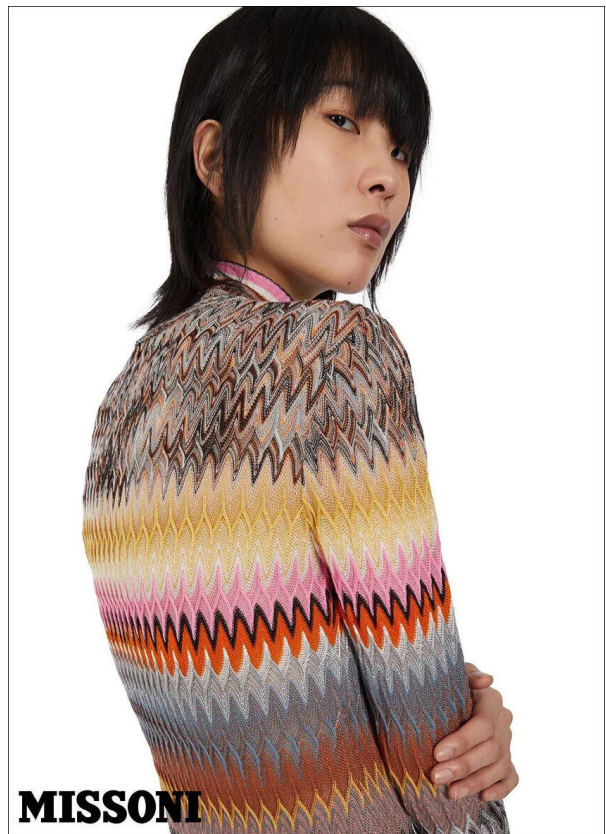

SCOUT

MODEL • AGENCY

WEN Z. MAIN

HEIGHT 180 cm BUST/WAIST/HIPS 80/64/90 cm EYES black HAIR black SHOES 40 LOCATION Milan IT

SCOUT

MODEL • AGENCY

WEN Z. MAIN

HEIGHT 180 cm BUST/WAIST/HIPS 80/64/90 cm EYES black HAIR black SHOES 40 LOCATION Milan IT