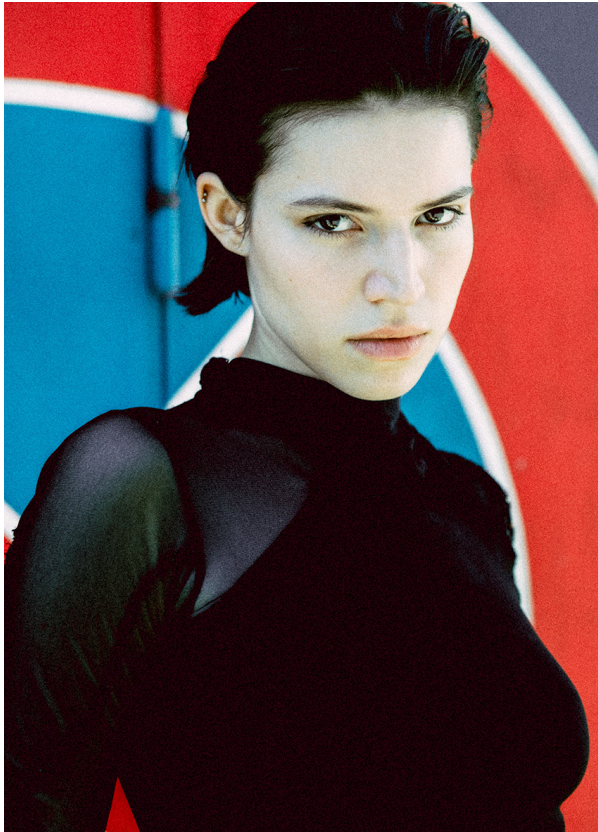

SCOUT

MODEL • AGENCY

VIVIENNE H. DEVELOPMENT

HEIGHT 182 cm BUST/WAIST/HIPS 88/66/94 cm JEANS 28/34 EYES brown HAIR brown SHOES 42 LOCATION Zurich CH

SCOUT

MODEL • AGENCY

VIVIENNE H. DEVELOPMENT

HEIGHT 182 cm BUST/WAIST/HIPS 88/66/94 cm JEANS 28/34 EYES brown HAIR brown SHOES 42 LOCATION Zurich CH