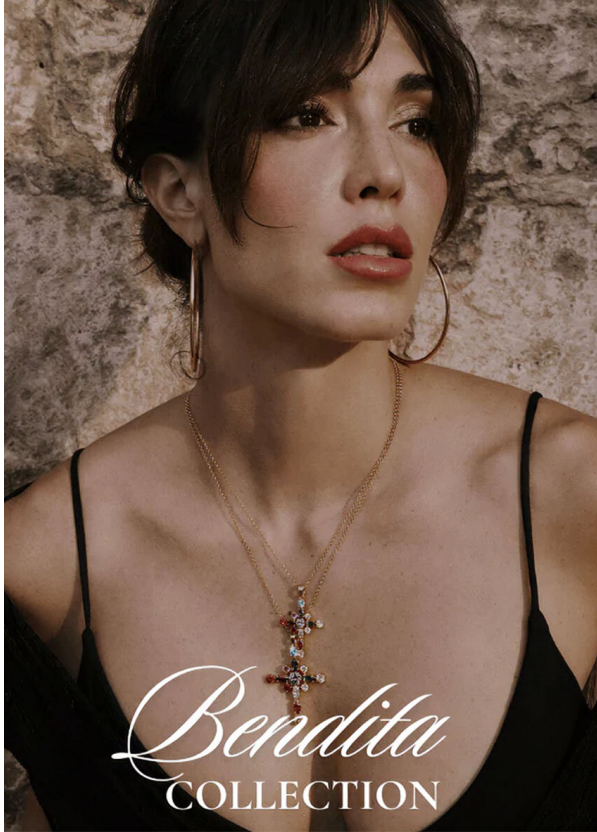

SCOUT

MODEL • AGENCY

VIOLETA D.A. 30 PLUS

HEIGHT 179 cm BUST/WAIST/HIPS 88/65/91 cm JEANS 36 EYES dark brown HAIR brown SHOES 40 LOCATION
Barcelona

SCOUT

MODEL • AGENCY

VIOLETA D.A. 30 PLUS

HEIGHT 179 cm BUST/WAIST/HIPS 88/65/91 cm JEANS 36 EYES dark brown HAIR brown SHOES 40 LOCATION
Barcelona