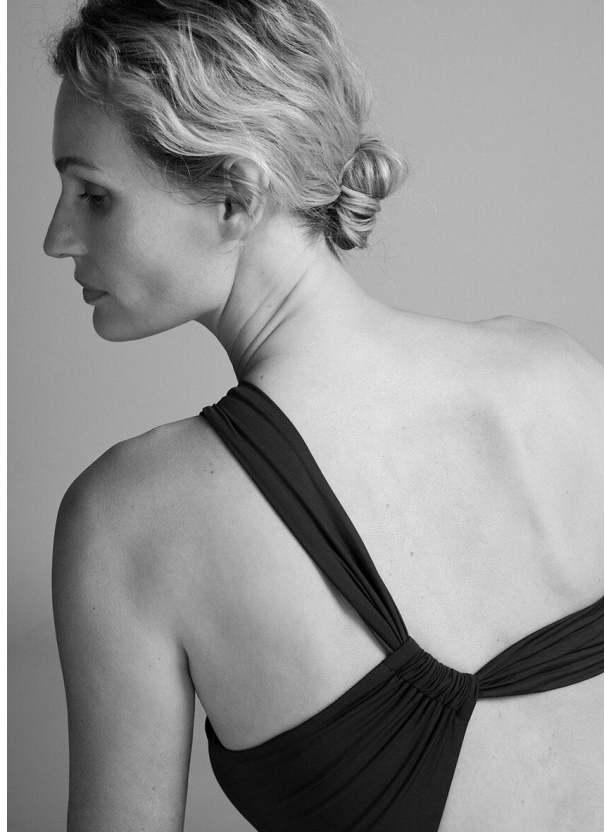

SCOUT

MODEL • AGENCY

VIOLA H. 40 PLUS

HEIGHT 176 cm LINGERIE 75B BUST/WAIST/HIPS 89/64/92 cm SIZE 36 EYES green grey HAIR blonde SHOES 39
LOCATION Amsterdam NL

SCOUT

MODEL • AGENCY

VIOLA H. 40 PLUS

HEIGHT 176 cm LINGERIE 75B BUST/WAIST/HIPS 89/64/92 cm SIZE 36 EYES green grey HAIR blonde SHOES 39
LOCATION Amsterdam NL