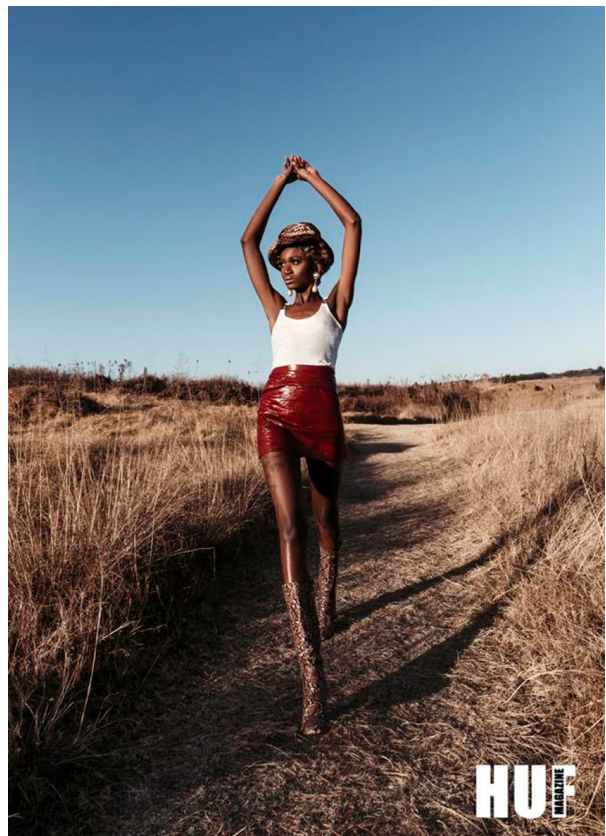

SCOUT

MODEL • AGENCY

VANESSA N. DEVELOPMENT

HEIGHT 181 cm BUST/WAIST/HIPS 78/65/91 cm JEANS 28/34 EYES black HAIR black SHOES 41 LOCATION Zurich CH