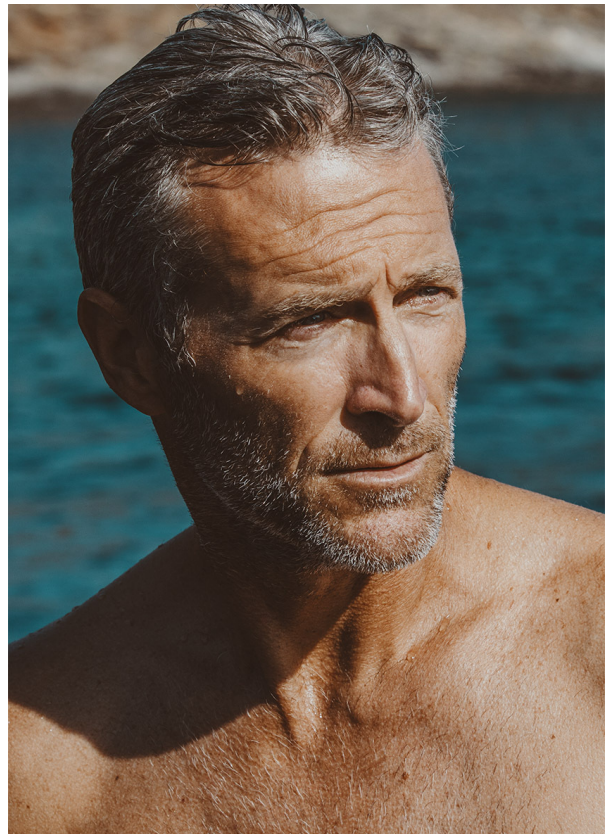

SCOUT

TOM E. SILVER

MODEL ● AGENCY

HEIGHT 184 cm BUST/WAIST/HIPS 103/84/103 cm EYES blue HAIR brown SHOES 43 LOCATION Barcelona ES

SCOUT

MODEL • AGENCY

TOM E. SILVER

HEIGHT 184 cm BUST/WAIST/HIPS 103/84/103 cm EYES blue HAIR brown SHOES 43 LOCATION Barcelona ES

SCOUT

MODEL • AGENCY

TOM E. SILVER

HEIGHT 184 cm BUST/WAIST/HIPS 103/84/103 cm EYES blue HAIR brown SHOES 43 LOCATION Barcelona ES

SCOUT

TOM E. SILVER

MODEL • AGENCY

HEIGHT 184 cm BUST/WAIST/HIPS 103/84/103 cm EYES blue HAIR brown SHOES 43 LOCATION Barcelona ES

SCOUT

TOM E. SILVER

MODEL • AGENCY

HEIGHT 184 cm BUST/WAIST/HIPS 103/84/103 cm EYES blue HAIR brown SHOES 43 LOCATION Barcelona ES

SCOUT

MODEL ● AGENCY

TOM E. SILVER

HEIGHT 184 cm BUST/WAIST/HIPS 103/84/103 cm EYES blue HAIR brown SHOES 43 LOCATION Barcelona ES