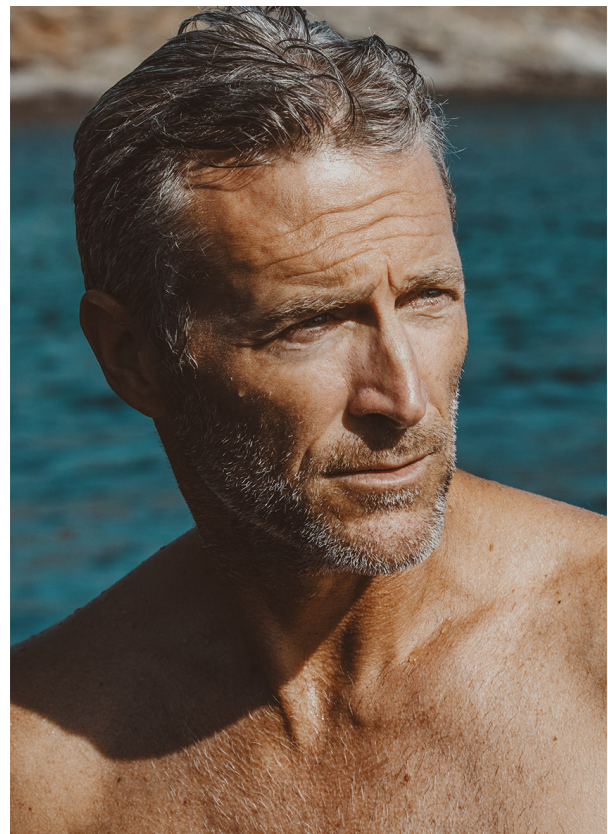

SCOUT

TOM E. SILVER

MODEL ● AGENCY

HEIGHT 184 cm BUST/WAIST/HIPS 103/84/103 cm EYES blue HAIR brown SHOES 43 LOCATION Barcelona ES

SCOUT

MODEL • AGENCY

TOM E. SILVER

HEIGHT 184 cm BUST/WAIST/HIPS 103/84/103 cm EYES blue HAIR brown SHOES 43 LOCATION Barcelona ES

SCOUT

MODEL • AGENCY

TOM E. SILVER

HEIGHT 184 cm BUST/WAIST/HIPS 103/84/103 cm EYES blue HAIR brown SHOES 43 LOCATION Barcelona ES

SCOUT

TOM E. SILVER

MODEL ● AGENCY

HEIGHT 184 cm BUST/WAIST/HIPS 103/84/103 cm EYES blue HAIR brown SHOES 43 LOCATION Barcelona ES

SCOUT

TOM E. SILVER

MODEL • AGENCY

HEIGHT 184 cm BUST/WAIST/HIPS 103/84/103 cm EYES blue HAIR brown SHOES 43 LOCATION Barcelona ES

SCOUT

MODEL ● AGENCY

TOM E. SILVER

HEIGHT 184 cm BUST/WAIST/HIPS 103/84/103 cm EYES blue HAIR brown SHOES 43 LOCATION Barcelona ES