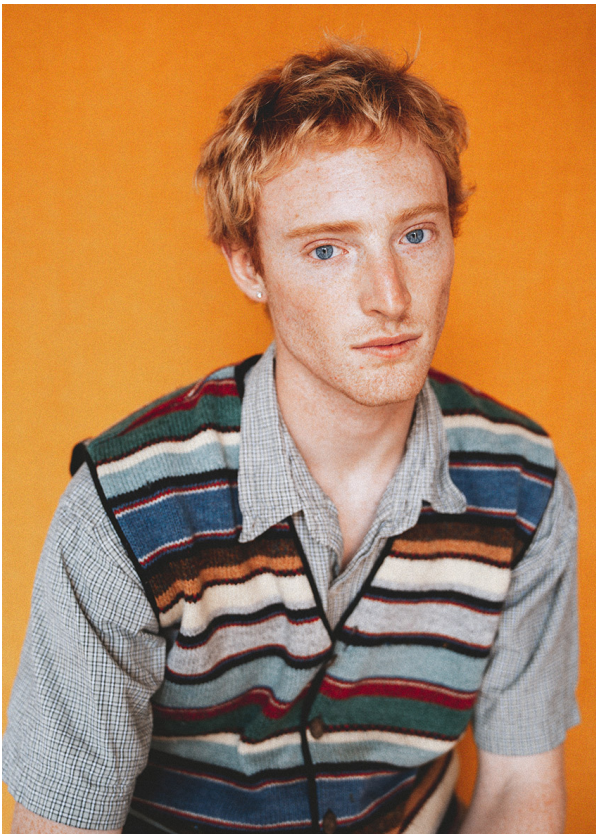

SCOUT

MODEL • AGENCY

THOMAS S. IN TOWN

HEIGHT 183 cm BUST/WAIST/HIPS 97/80/100 cm EYES blue HAIR red SHOES 44.5 LOCATION Geneva CH

SCOUT

MODEL • AGENCY

THOMAS S. IN TOWN

HEIGHT 183 cm BUST/WAIST/HIPS 97/80/100 cm EYES blue HAIR red SHOES 44.5 LOCATION Geneva CH