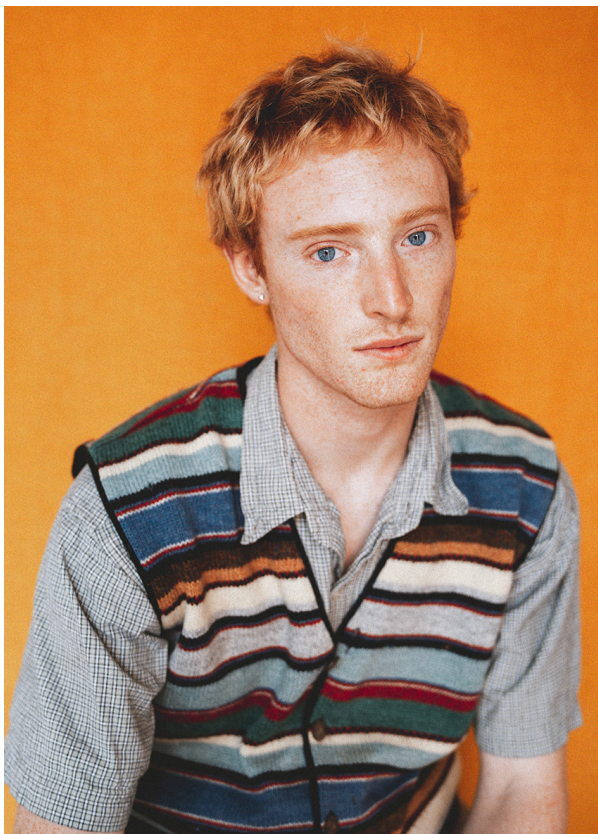

SCOUT

MODEL • AGENCY

THOMAS S. IN TOWN

HEIGHT 183 cm BUST/WAIST/HIPS 97/80/100 cm EYES blue HAIR red SHOES 44.5 LOCATION Geneva CH

SCOUT

MODEL • AGENCY

THOMAS S. IN TOWN

HEIGHT 183 cm BUST/WAIST/HIPS 97/80/100 cm EYES blue HAIR red SHOES 44.5 LOCATION Geneva CH