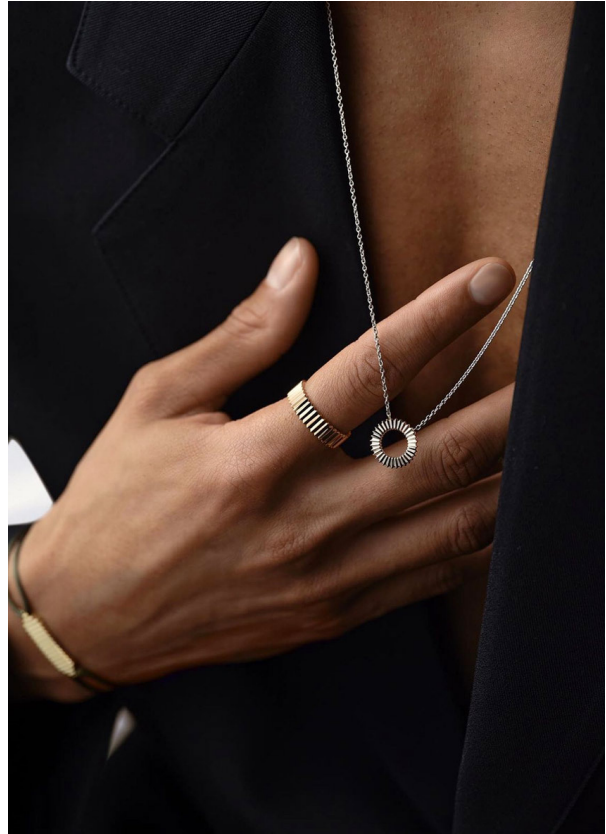

SCOUT

MODEL • AGENCY

THEO GO. ^{HANDS}

HEIGHT 185 cm BUST/WAIST/HIPS 92/75.5/93 cm EYES dark brown HAIR brown SHOES 41 LOCATION Paris FR