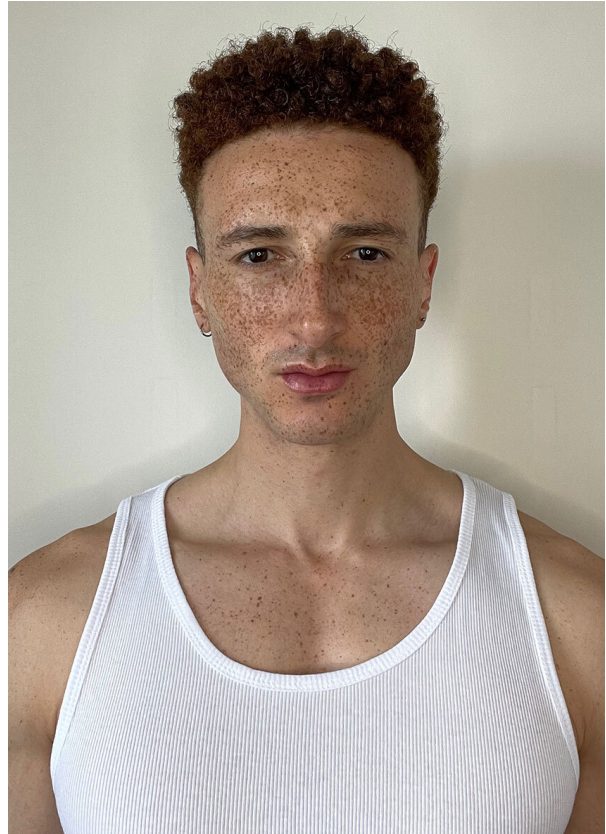

SCOUT

MODEL ● AGENCY

THEO B. 20 PLUS

HEIGHT 185 cm BUST/WAIST/HIPS 97/79/98 cm EYES brown HAIR red SHOES 44/45 LOCATION Paris FR

SCOUT

MODEL ● AGENCY

THEO B. 20 PLUS

HEIGHT 185 cm BUST/WAIST/HIPS 97/79/98 cm EYES brown HAIR red SHOES 44/45 LOCATION Paris FR