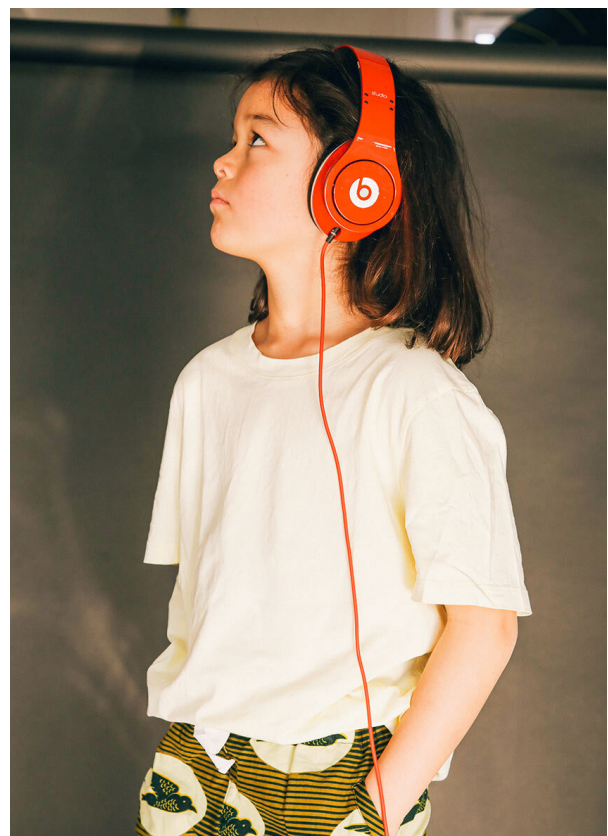

# SCOUT

MODEL ● AGENCY

THAYE N. <sup>KIDS</sup>

HEIGHT 135 cm EYES dark brown HAIR dark brown LOCATION Zürich CH