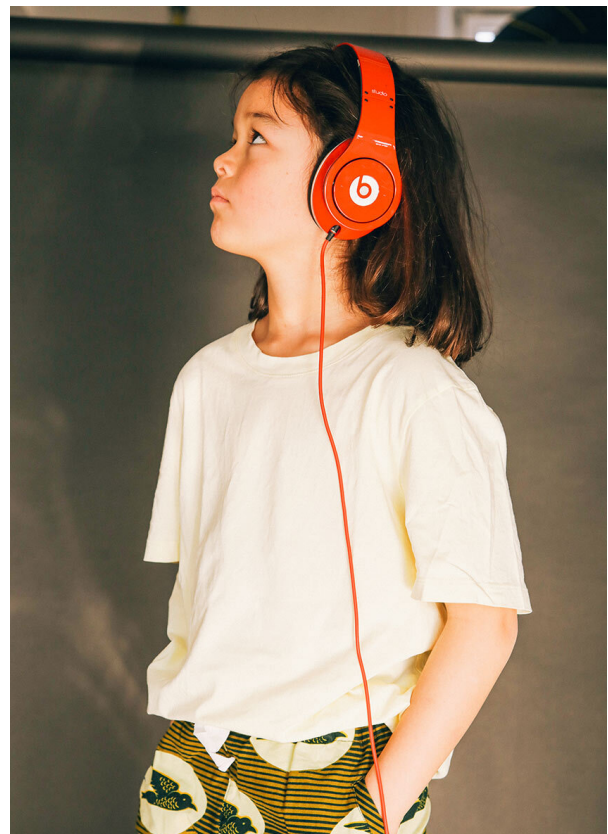

SCOUT

MODEL ● AGENCY

THAYE N. ^{KIDS}

HEIGHT 135 cm EYES dark brown HAIR dark brown LOCATION Zürich CH