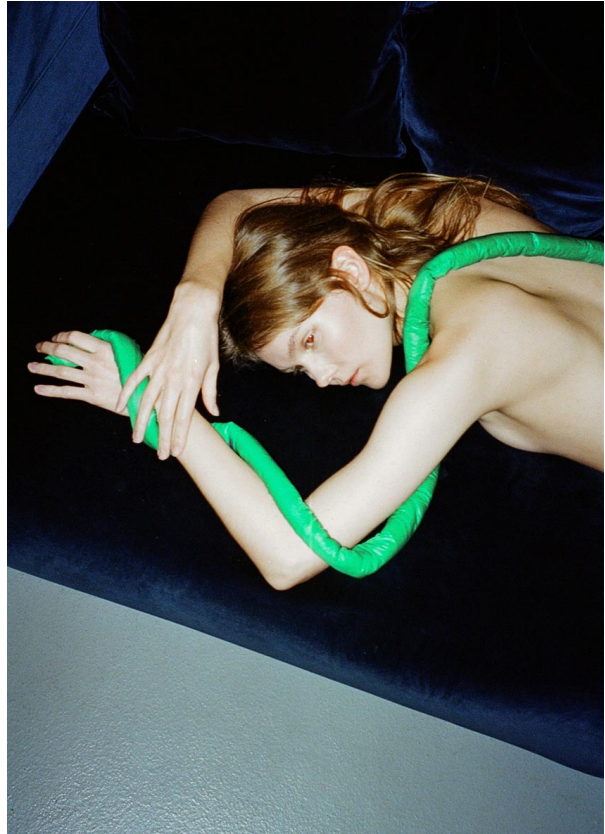

SCOUT

MODEL • AGENCY

SUNNA T. IN TOWN

HEIGHT 176 cm BUST/WAIST/HIPS 82/59/87 cm EYES blue HAIR blonde SHOES 40 LOCATION Lausanne CH

SCOUT

MODEL • AGENCY

SUNNA T. IN TOWN

HEIGHT 176 cm BUST/WAIST/HIPS 82/59/87 cm EYES blue HAIR blonde SHOES 40 LOCATION Lausanne CH

SCOUT

MODEL • AGENCY

SUNNA T. IN TOWN

HEIGHT 176 cm BUST/WAIST/HIPS 82/59/87 cm EYES blue HAIR blonde SHOES 40 LOCATION Lausanne CH