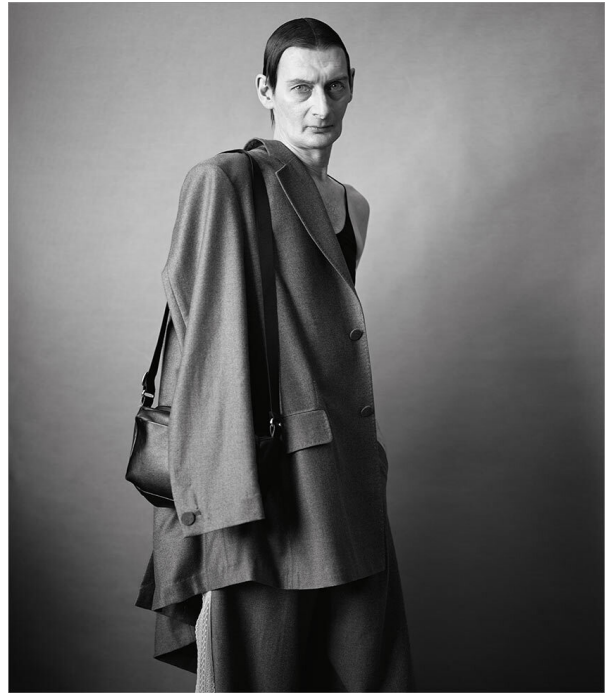

# SCOUT

MODEL • AGENCY

**STEVE M.** SILVER

HEIGHT 185 cm BUST/WAIST/HIPS 86/76/89 cm SIZE 46 / Jeans 30/32 EYES blue HAIR black SHOES 43 LOCATION Berlin DE

# SCOUT

MODEL ● AGENCY

**STEVE M.** SILVER

HEIGHT 185 cm BUST/WAIST/HIPS 86/76/89 cm SIZE 46 / Jeans 30/32 EYES blue HAIR black SHOES 43 LOCATION Berlin DE