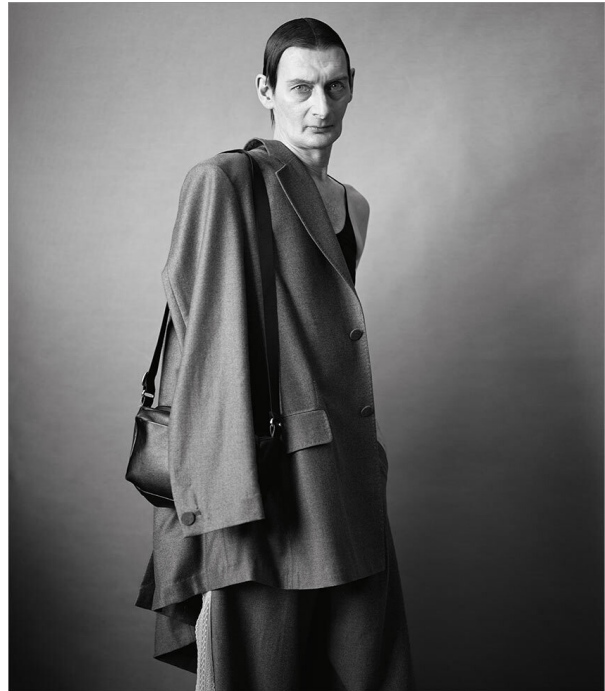

# SCOUT

MODEL • AGENCY

## STEVE M. SILVER

HEIGHT 185 cm BUST/WAIST/HIPS 86/76/89 cm SIZE 46 / Jeans 30/32 EYES blue HAIR black SHOES 43 LOCATION Berlin DE

# SCOUT

MODEL • AGENCY

**STEVE M.** SILVER

HEIGHT 185 cm BUST/WAIST/HIPS 86/76/89 cm SIZE 46 / Jeans 30/32 EYES blue HAIR black SHOES 43 LOCATION Berlin DE