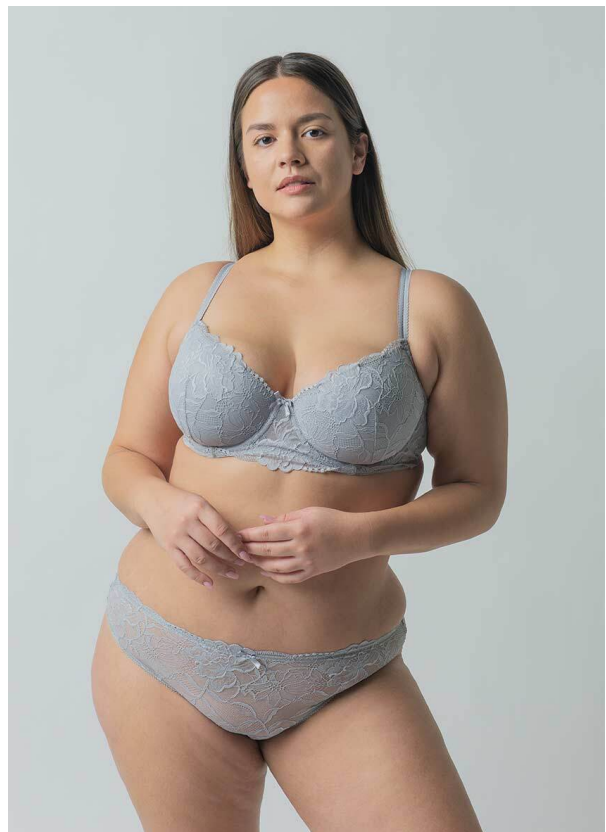

SCOUT

MODEL • AGENCY

STELLA K. +SIZE

HEIGHT 173 cm LINGERIE 95 C/D BUST/WAIST/HIPS 115/105/125 cm SIZE 44/46 EYES brown HAIR brown SHOES 41
LOCATION Zürich CH

SCOUT

MODEL • AGENCY

STELLA K. +SIZE

HEIGHT 173 cm LINGERIE 95 C/D BUST/WAIST/HIPS 115/105/125 cm SIZE 44/46 EYES brown HAIR brown SHOES 41
LOCATION Zürich CH