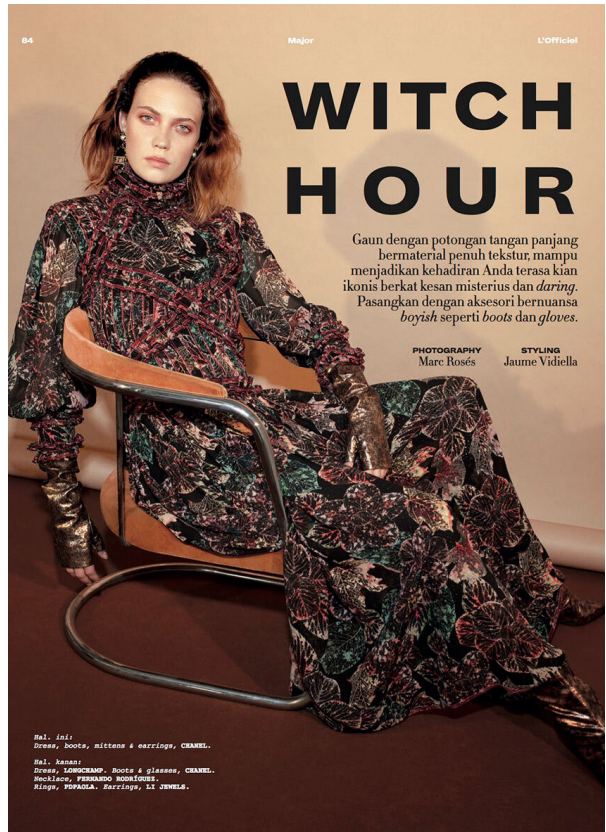

SCOUT

MODEL • AGENCY

STACEY W. COMMERCIAL

HEIGHT 178 cm BUST/WAIST/HIPS 81/61/90 cm EYES green blue HAIR brown SHOES 39 LOCATION Barcelona ES

SCOUT

MODEL • AGENCY

STACEY W. COMMERCIAL

HEIGHT 178 cm BUST/WAIST/HIPS 81/61/90 cm EYES green blue HAIR brown SHOES 39 LOCATION Barcelona ES

SCOUT

MODEL • AGENCY

STACEY W. COMMERCIAL

HEIGHT 178 cm BUST/WAIST/HIPS 81/61/90 cm EYES green blue HAIR brown SHOES 39 LOCATION Barcelona ES