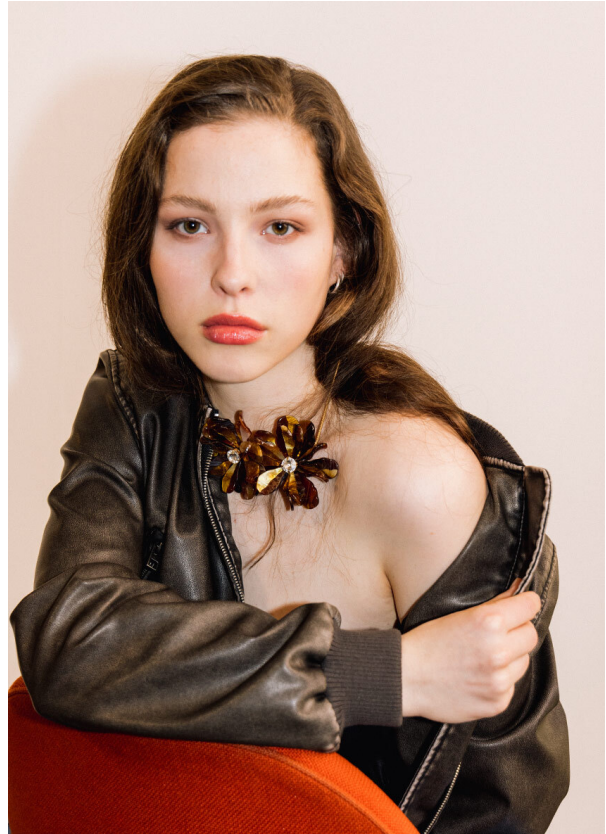

SCOUT

MODEL • AGENCY

SOPHIA P. +SIZE

HEIGHT 178 cm BUST/WAIST/HIPS 88/72/100 cm EYES brown HAIR brown SHOES 38 LOCATION Basel CH

Blazer Set: ZARA
Top: WEEKDAY
Shoes: ZARA
Sunglasses: VERSACE, ELIF BOUTIQUE

SCOUT

MODEL • AGENCY

SOPHIA P. +SIZE

HEIGHT 178 cm BUST/WAIST/HIPS 88/72/100 cm EYES brown HAIR brown SHOES 38 LOCATION Basel CH

SCOUT

MODEL • AGENCY

SOPHIA P. +SIZE

HEIGHT 178 cm BUST/WAIST/HIPS 88/72/100 cm EYES brown HAIR brown SHOES 38 LOCATION Basel CH

SCOUT

MODEL • AGENCY

SOPHIA P. +SIZE

HEIGHT 178 cm BUST/WAIST/HIPS 88/72/100 cm EYES brown HAIR brown SHOES 38 LOCATION Basel CH