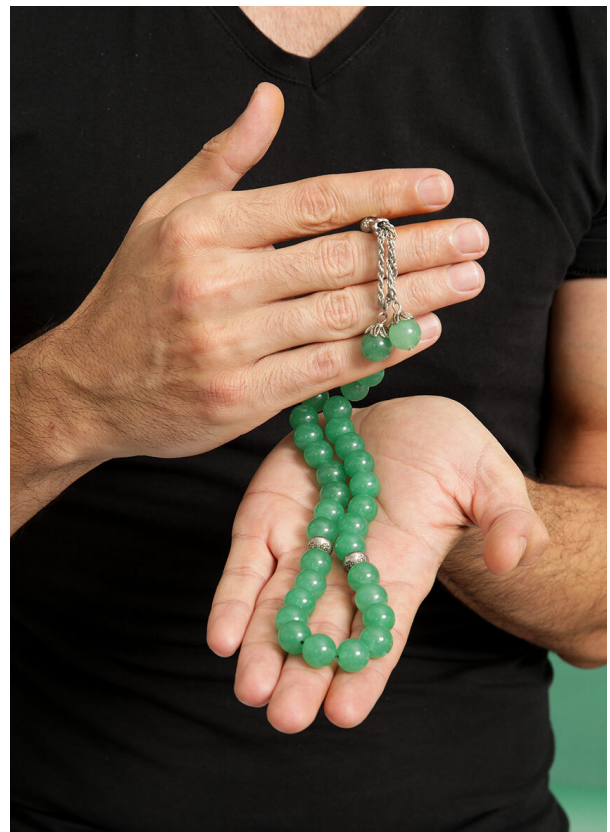

SCOUT

MODEL • AGENCY

SONER T. COMMERCIAL

HEIGHT 184 cm BUST/WAIST/HIPS 93/91/97 cm SIZE ring finger: 60 EYES dark brown HAIR black SHOES 44 LOCATION Zürich CH

SCOUT

MODEL • AGENCY

SONER T. COMMERCIAL

HEIGHT 184 cm BUST/WAIST/HIPS 93/91/97 cm SIZE ring finger: 60 EYES dark brown HAIR black SHOES 44 LOCATION Zürich CH

SCOUT

SONER T. COMMERCIAL

MODEL • AGENCY

HEIGHT 184 cm BUST/WAIST/HIPS 93/91/97 cm SIZE ring finger: 60 EYES dark brown HAIR black SHOES 44 LOCATION Zürich CH

SCOUT

MODEL • AGENCY

SONER T. COMMERCIAL

HEIGHT 184 cm BUST/WAIST/HIPS 93/91/97 cm SIZE ring finger: 60 EYES dark brown HAIR black SHOES 44 LOCATION Zürich CH