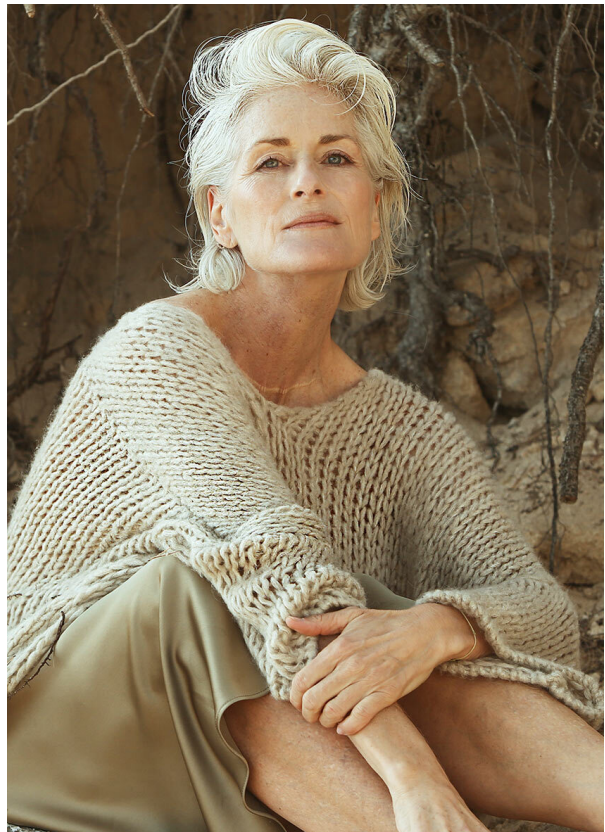

SCOUT

MODEL • AGENCY

SIMONE J. SILVER

HEIGHT 176 cm BUST/WAIST/HIPS 90/63/92 cm EYES blue HAIR salt & pepper SHOES 40 LOCATION München DE

SCOUT

MODEL • AGENCY

SIMONE J. SILVER

HEIGHT 176 cm BUST/WAIST/HIPS 90/63/92 cm EYES blue HAIR salt & pepper SHOES 40 LOCATION München DE