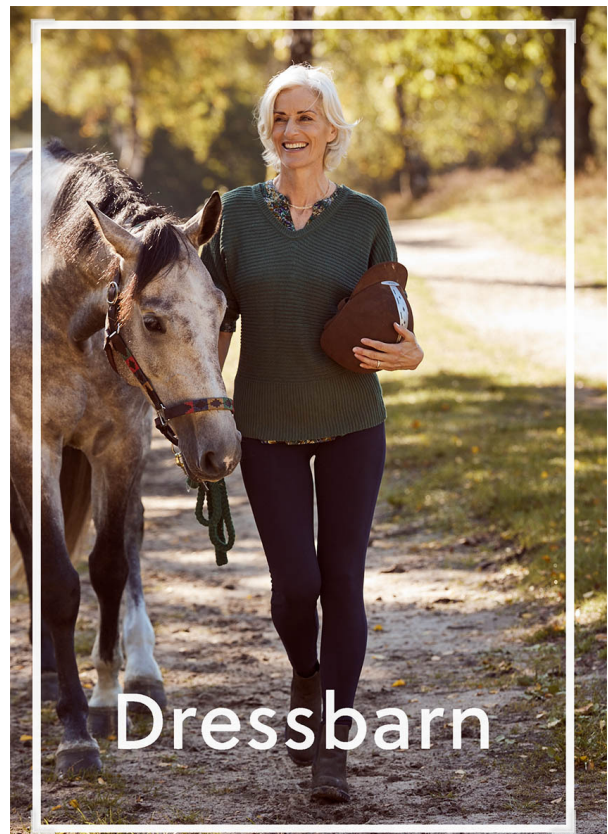

SCOUT

MODEL • AGENCY

SIMONE J. SILVER

HEIGHT 176 cm BUST/WAIST/HIPS 90/63/92 cm EYES blue HAIR salt & pepper SHOES 40 LOCATION München DE

Dressbarn

Dressbarn

SCOUT

MODEL • AGENCY