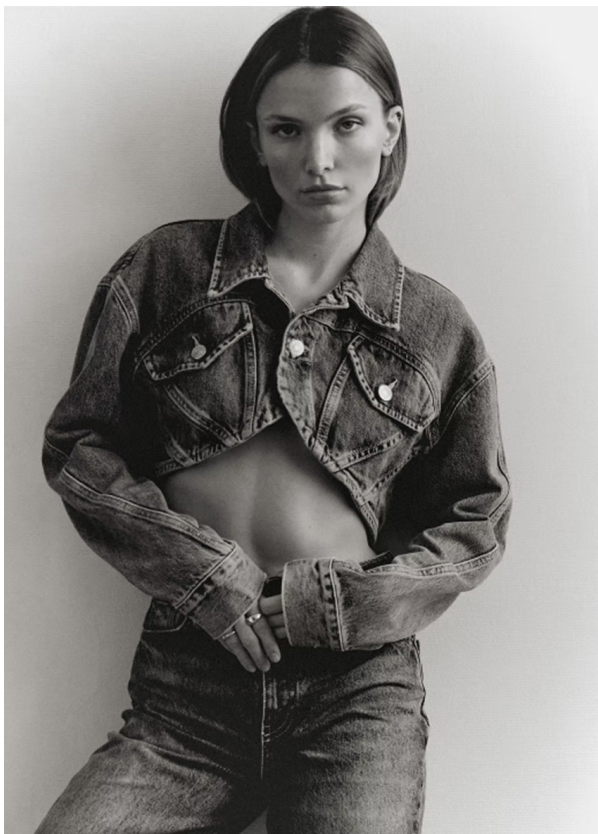

# SCOUT

MODEL • AGENCY

**SILK M.** MAIN

HEIGHT 170 cm BUST/WAIST/HIPS 79/63/89 cm SIZE 34 EYES blue HAIR blonde LOCATION Paris

## SILK M. MAIN

HEIGHT 170 cm BUST/WAIST/HIPS 79/63/89 cm SIZE 34 EYES blue HAIR blonde LOCATION Paris