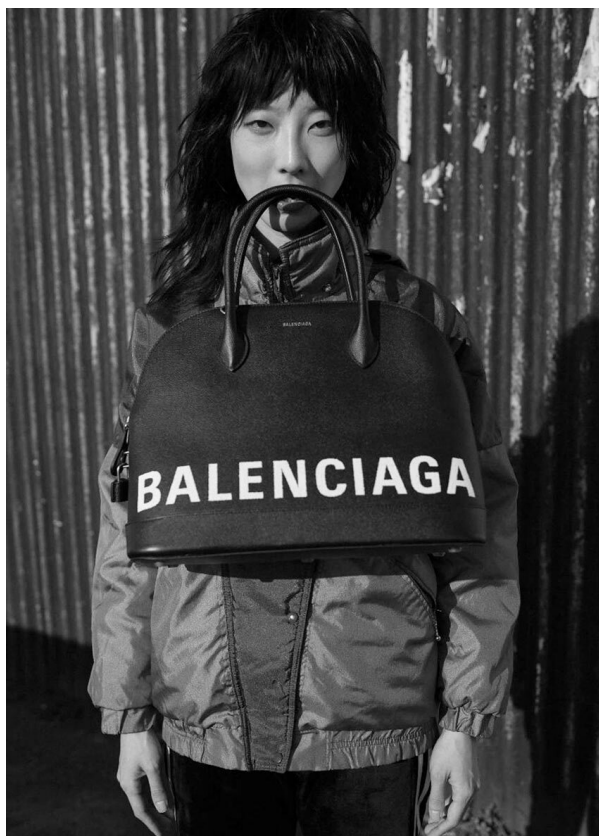

SCOUT

MODEL • AGENCY

SHIAU Y. 30 PLUS

HEIGHT 177 cm BUST/WAIST/HIPS 80/61/91 cm EYES brown HAIR black SHOES 39 LOCATION Munich DE

SCOUT

MODEL • AGENCY

SHIAU Y. 30 PLUS

HEIGHT 177 cm BUST/WAIST/HIPS 80/61/91 cm EYES brown HAIR black SHOES 39 LOCATION Munich DE

SCOUT

MODEL • AGENCY

SHIAU Y. 30 PLUS

HEIGHT 177 cm BUST/WAIST/HIPS 80/61/91 cm EYES brown HAIR black SHOES 39 LOCATION Munich DE

手袋：印花手袋 / 米白色寬褲 / Monogram 手袋包 / Issis / Vertbaudet
耳環：白色 Bor Jacket / 金色耳環 / 金色耳環 / all by Dior