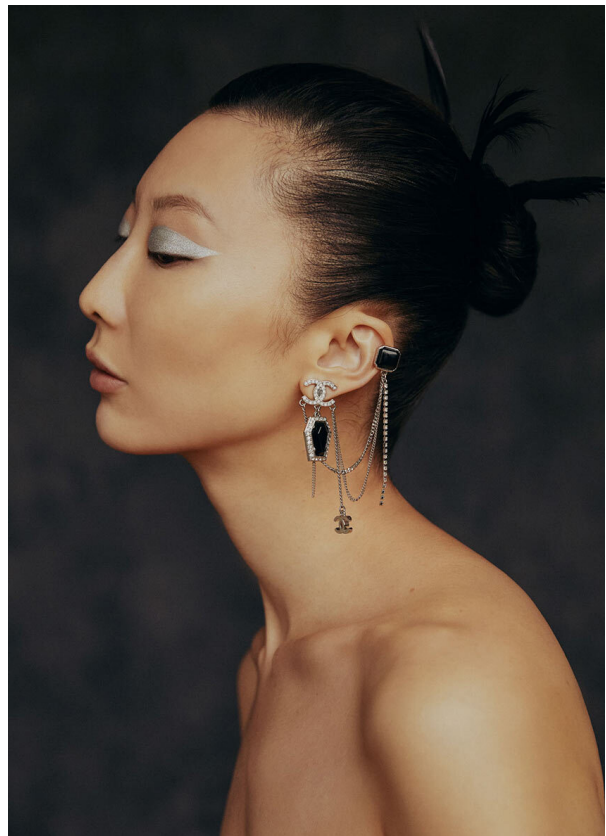

SCOUT

MODEL • AGENCY

SHIAU Y. 30 PLUS

HEIGHT 177 cm BUST/WAIST/HIPS 80/61/91 cm EYES brown HAIR black SHOES 39 LOCATION Munich DE

SCOUT

MODEL • AGENCY

SHIAU Y. 30 PLUS

HEIGHT 177 cm BUST/WAIST/HIPS 80/61/91 cm EYES brown HAIR black SHOES 39 LOCATION Munich DE

SCOUT

MODEL • AGENCY

SHIAU Y. 30 PLUS

HEIGHT 177 cm BUST/WAIST/HIPS 80/61/91 cm EYES brown HAIR black SHOES 39 LOCATION Munich DE

手袋：印花手袋 / 米白色寬褲 / Monogram 手袋包 / Issis / Vertbaudet
耳環：白色 Bor Jacket / 金色耳環 / 金色耳環 / all by Dior