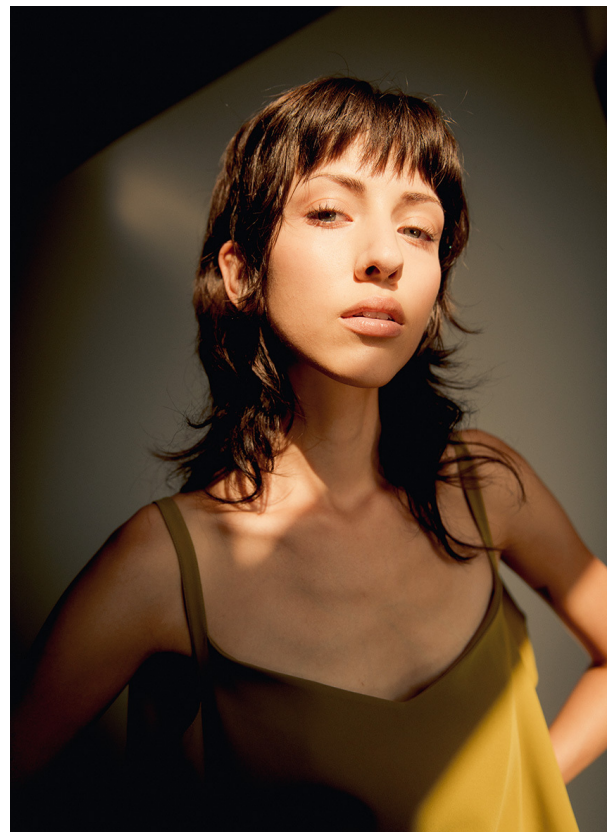

## SHERINE T. IN TOWN

HEIGHT 176 cm BUST/WAIST/HIPS 80/60/90 cm EYES blue grey green HAIR dark brown SHOES 41 LOCATION Zürich CH / Milano IT