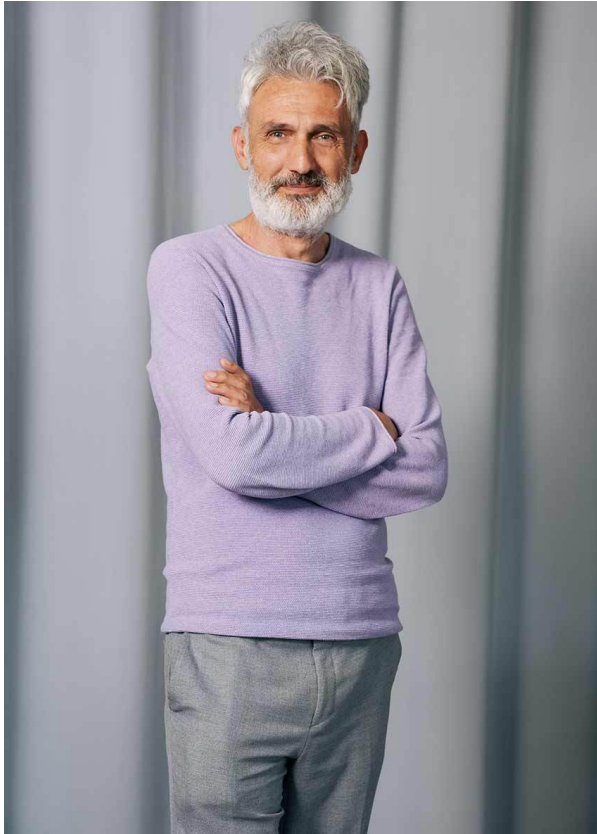

SCOUT

MODEL ● AGENCY

SHAQIR A. 50 PLUS

HEIGHT 184 cm BUST/WAIST/HIPS 92/83/95 cm EYES green grey HAIR salt & pepper SHOES 43 LOCATION Basel CH

SCOUT

MODEL ● AGENCY

SHAQIR A. 50 PLUS

HEIGHT 184 cm BUST/WAIST/HIPS 92/83/95 cm EYES green grey HAIR salt & pepper SHOES 43 LOCATION Basel CH

SCOUT

MODEL ● AGENCY

SHAQIR A. 50 PLUS

HEIGHT 184 cm BUST/WAIST/HIPS 92/83/95 cm EYES green grey HAIR salt & pepper SHOES 43 LOCATION Basel CH