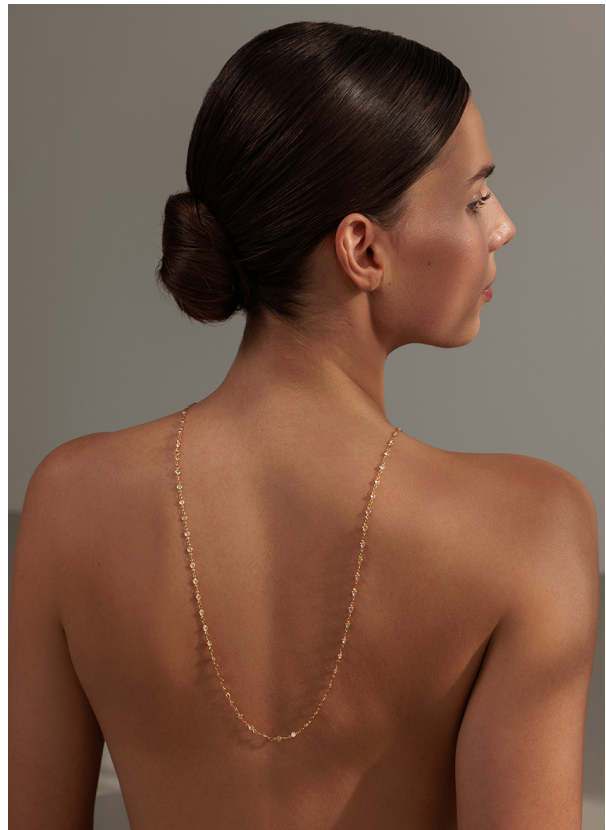

SCOUT

MODEL • AGENCY

SEREINA HA. DEVELOPMENT

HEIGHT 176 cm BUST/WAIST/HIPS 86/64/97 cm SIZE 36 JEANS 31/34 EYES green HAIR brown SHOES 39 LOCATION Zurich

SCOUT

MODEL • AGENCY

SEREINA HA. DEVELOPMENT

HEIGHT 176 cm BUST/WAIST/HIPS 86/64/97 cm SIZE 36 JEANS 31/34 EYES green HAIR brown SHOES 39 LOCATION Zurich