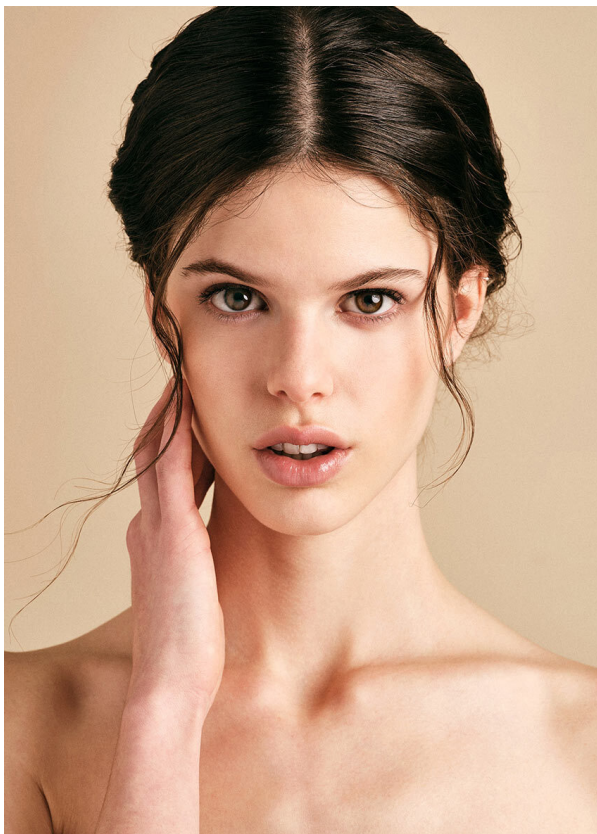

SCOUT

MODEL • AGENCY

SELINA F. DEVELOPMENT

HEIGHT 173 cm BUST/WAIST/HIPS 78/61/88 cm EYES brown HAIR brown SHOES 39.5 LOCATION Bern CH

SCOUT

MODEL • AGENCY

SELINA F. DEVELOPMENT

HEIGHT 173 cm BUST/WAIST/HIPS 78/61/88 cm EYES brown HAIR brown SHOES 39.5 LOCATION Bern CH

SCOUT

MODEL • AGENCY

SELINA F. DEVELOPMENT

HEIGHT 173 cm BUST/WAIST/HIPS 78/61/88 cm EYES brown HAIR brown SHOES 39.5 LOCATION Bern CH