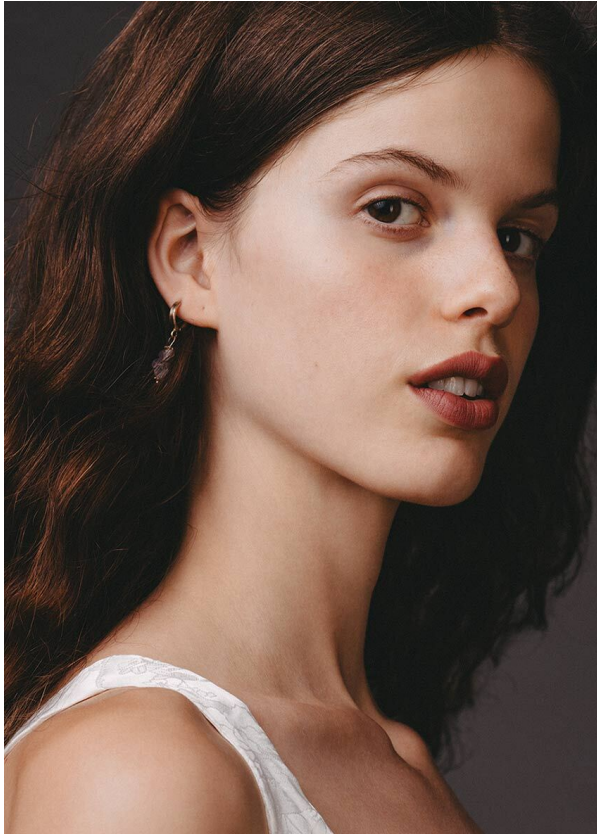

SCOUT

MODEL • AGENCY

SELINA F. DEVELOPMENT

HEIGHT 173 cm BUST/WAIST/HIPS 78/61/88 cm EYES brown HAIR brown SHOES 39.5 LOCATION Bern CH

SCOUT

MODEL • AGENCY

SELINA F. DEVELOPMENT

HEIGHT 173 cm BUST/WAIST/HIPS 78/61/88 cm EYES brown HAIR brown SHOES 39.5 LOCATION Bern CH

SCOUT

MODEL • AGENCY

SELINA F. DEVELOPMENT

HEIGHT 173 cm BUST/WAIST/HIPS 78/61/88 cm EYES brown HAIR brown SHOES 39.5 LOCATION Bern CH