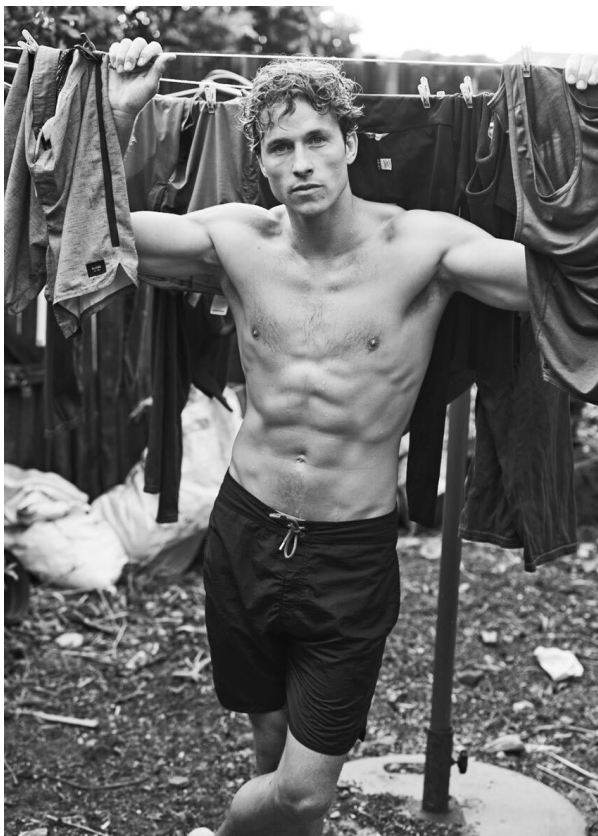

SCOUT

MODEL • AGENCY

SEBASTIAN S. 30 PLUS

HEIGHT 188 cm BUST/WAIST/HIPS 101/80/100 cm EYES blue HAIR dark blonde SHOES 10 UK LOCATION Cape Town SA

SCOUT

MODEL • AGENCY

SEBASTIAN S. 30 PLUS

HEIGHT 188 cm BUST/WAIST/HIPS 101/80/100 cm EYES blue HAIR dark blonde SHOES 10 UK LOCATION Cape Town SA

SCOUT

SEBASTIAN S. 30 PLUS

MODEL • AGENCY

HEIGHT 188 cm BUST/WAIST/HIPS 101/80/100 cm EYES blue HAIR dark blonde SHOES 10 UK LOCATION Cape Town SA

SCOUT

MODEL • AGENCY

SEBASTIAN S. 30 PLUS

HEIGHT 188 cm BUST/WAIST/HIPS 101/80/100 cm EYES blue HAIR dark blonde SHOES 10 UK LOCATION Cape Town SA