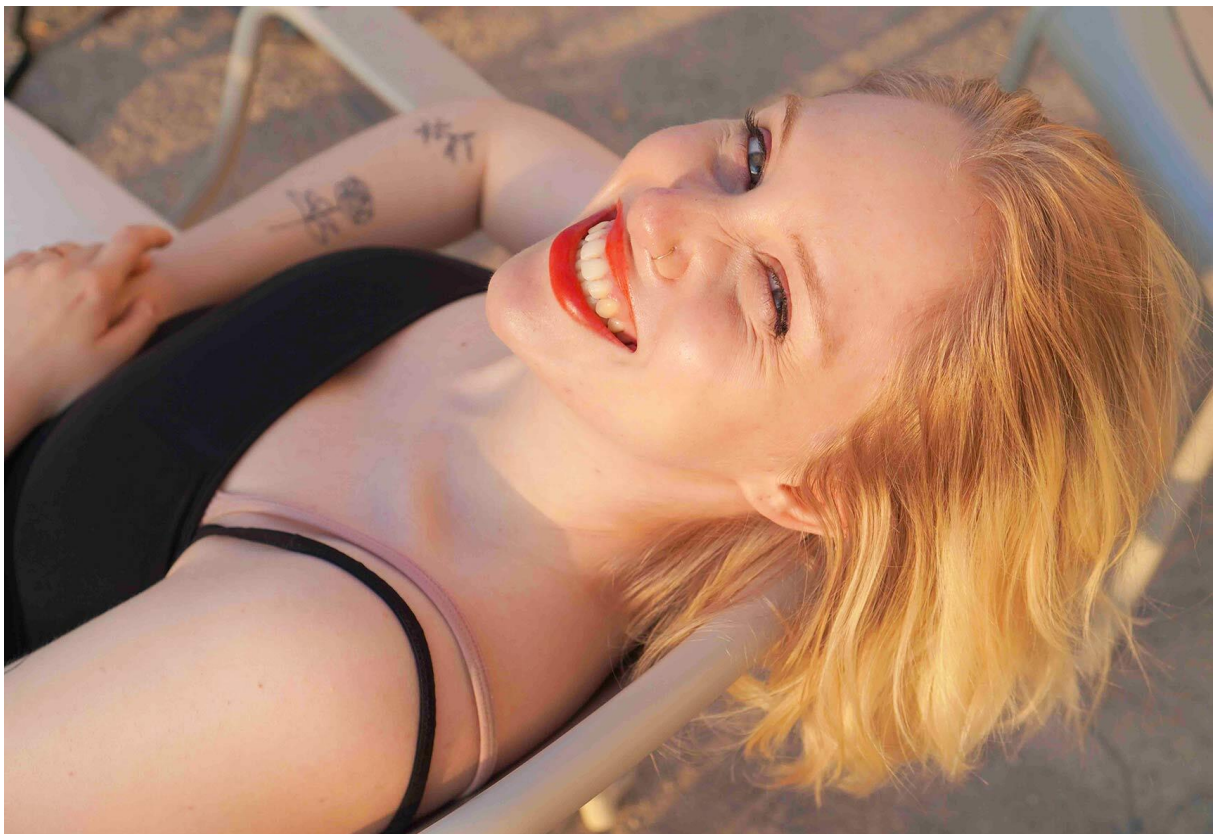

SCOUT

MODEL ● AGENCY

SASKIA H. 20 PLUS

HEIGHT 168 cm BUST/WAIST/HIPS 95/75/101 cm EYES green HAIR blonde SHOES 38.5 LOCATION Berlin DE

SCOUT

MODEL ● AGENCY

SASKIA H. 20 PLUS

HEIGHT 168 cm BUST/WAIST/HIPS 95/75/101 cm EYES green HAIR blonde SHOES 38.5 LOCATION Berlin DE

SCOUT

MODEL ● AGENCY

SASKIA H. 20 PLUS

HEIGHT 168 cm BUST/WAIST/HIPS 95/75/101 cm EYES green HAIR blonde SHOES 38.5 LOCATION Berlin DE