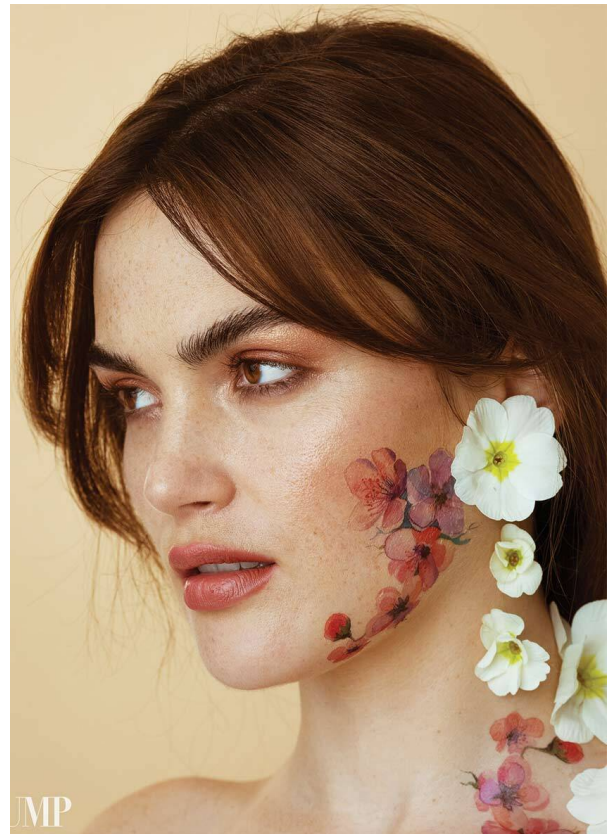

SCOUT

MODEL • AGENCY

SANDRINE J. IN TOWN

HEIGHT 172 cm LINGERIE 75B BUST/WAIST/HIPS 86/72/98 cm EYES hazel HAIR brown SHOES 38.5 LOCATION Zürich CH