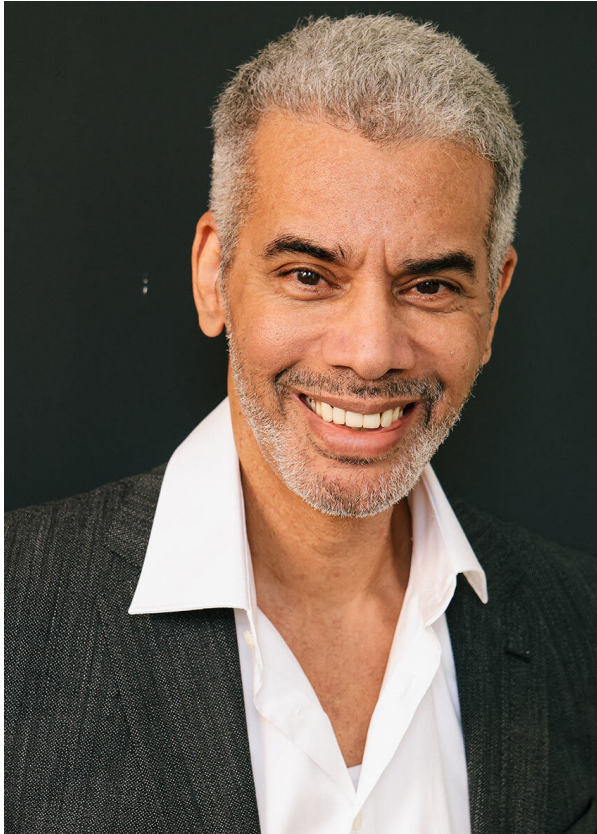

SCOUT

MODEL ● AGENCY

SAMUEL R. SILVER

HEIGHT 186 cm BUST/WAIST/HIPS 108/99/110 cm EYES brown HAIR grey SHOES 46 LOCATION Zürich CH

SCOUT

MODEL ● AGENCY

SAMUEL R. SILVER

HEIGHT 186 cm BUST/WAIST/HIPS 108/99/110 cm EYES brown HAIR grey SHOES 46 LOCATION Zürich CH

SCOUT

MODEL ● AGENCY

SAMUEL R. SILVER

HEIGHT 186 cm BUST/WAIST/HIPS 108/99/110 cm EYES brown HAIR grey SHOES 46 LOCATION Zürich CH