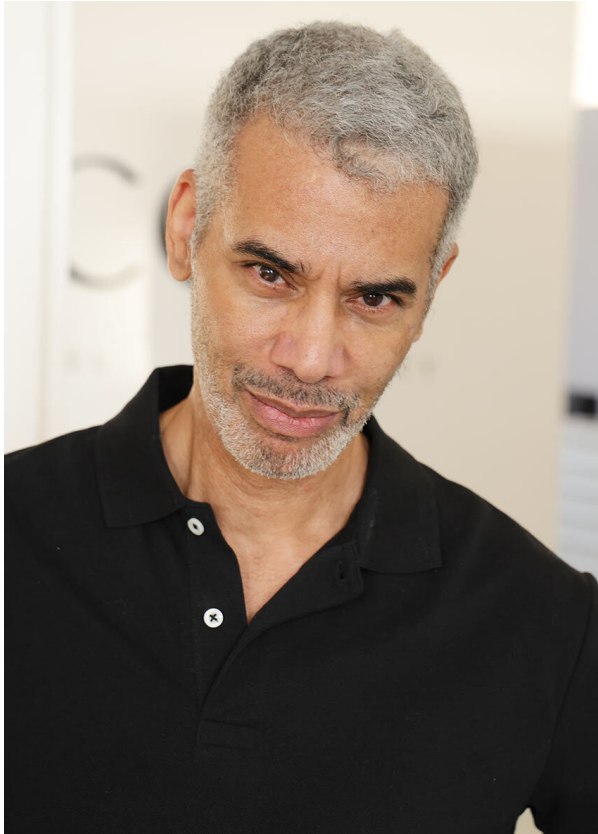

SCOUT

MODEL ● AGENCY

SAMUEL R. SILVER

HEIGHT 186 cm BUST/WAIST/HIPS 108/99/110 cm EYES brown HAIR grey SHOES 46 LOCATION Zürich CH

SCOUT

MODEL ● AGENCY

SAMUEL R. SILVER

HEIGHT 186 cm BUST/WAIST/HIPS 108/99/110 cm EYES brown HAIR grey SHOES 46 LOCATION Zürich CH

SCOUT

MODEL ● AGENCY

SAMUEL R. SILVER

HEIGHT 186 cm BUST/WAIST/HIPS 108/99/110 cm EYES brown HAIR grey SHOES 46 LOCATION Zürich CH