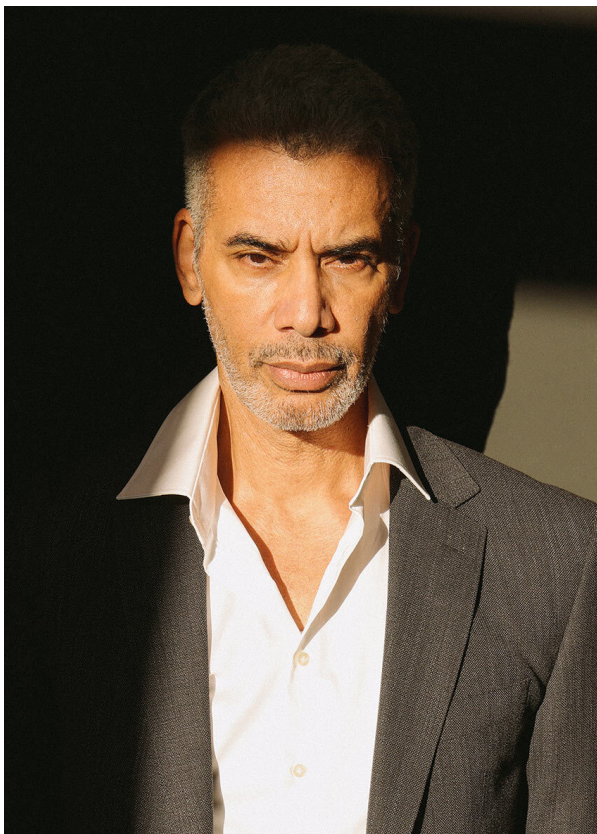

SCOUT

MODEL ● AGENCY

SAMUEL R. SILVER

HEIGHT 186 cm BUST/WAIST/HIPS 108/99/110 cm EYES brown HAIR grey SHOES 46 LOCATION Zürich CH

SCOUT

MODEL ● AGENCY

SAMUEL R. SILVER

HEIGHT 186 cm BUST/WAIST/HIPS 108/99/110 cm EYES brown HAIR grey SHOES 46 LOCATION Zürich CH

SCOUT

MODEL ● AGENCY

SAMUEL R. SILVER

HEIGHT 186 cm BUST/WAIST/HIPS 108/99/110 cm EYES brown HAIR grey SHOES 46 LOCATION Zürich CH