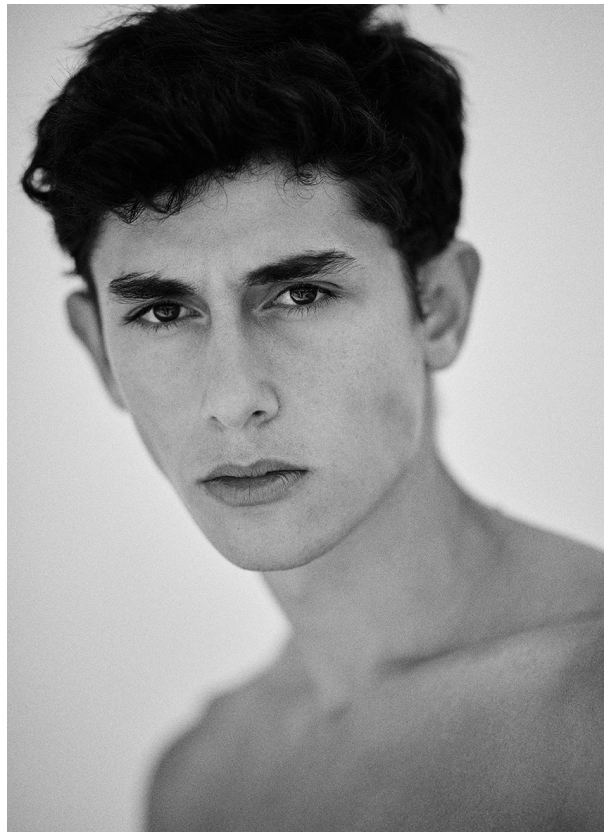

SCOUT

MODEL • AGENCY

SAMUEL B. MAIN

HEIGHT 187 cm BUST/WAIST/HIPS 95/74/93 cm SIZE 48 JEANS 31/32 EYES brown HAIR dark brown SHOES 44
LOCATION Albufeira PR

SCOUT

MODEL ● AGENCY

SAMUEL B. MAIN

HEIGHT 187 cm BUST/WAIST/HIPS 95/74/93 cm SIZE 48 JEANS 31/32 EYES brown HAIR dark brown SHOES 44
LOCATION Albufeira PR

SCOUT

MODEL • AGENCY

SAMUEL B. MAIN

HEIGHT 187 cm BUST/WAIST/HIPS 95/74/93 cm SIZE 48 JEANS 31/32 EYES brown HAIR dark brown SHOES 44
LOCATION Albufeira PR

SCOUT

MODEL • AGENCY

SAMUEL B. MAIN

HEIGHT 187 cm BUST/WAIST/HIPS 95/74/93 cm SIZE 48 JEANS 31/32 EYES brown HAIR dark brown SHOES 44
LOCATION Albufeira PR

SCOUT

MODEL • AGENCY

SAMUEL B. MAIN

HEIGHT 187 cm BUST/WAIST/HIPS 95/74/93 cm SIZE 48 JEANS 31/32 EYES brown HAIR dark brown SHOES 44
LOCATION Albufeira PR