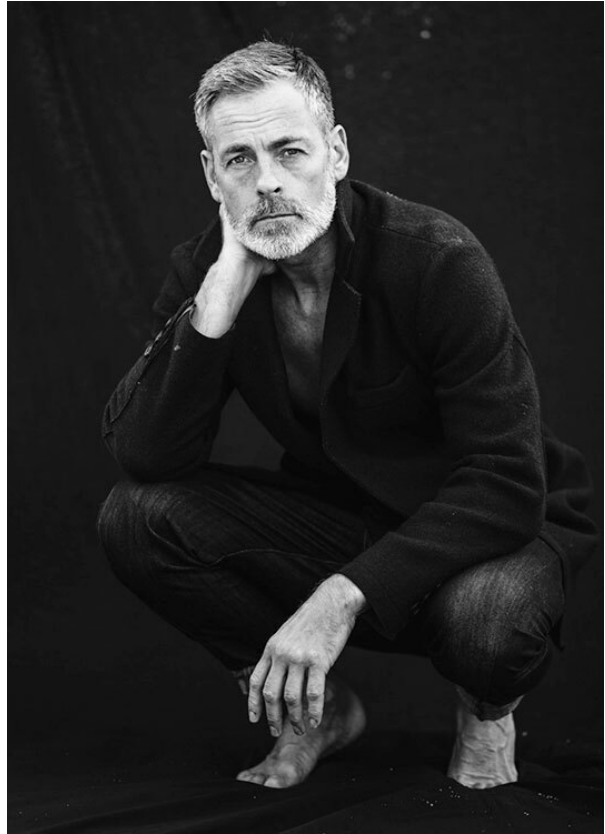

SCOUT

MODEL • AGENCY

RUEDIGER SCH. SILVER

HEIGHT 183 cm BUST/WAIST/HIPS 102/89/98 cm EYES blue HAIR brown grey SHOES 43 LOCATION München DE

SCOUT

MODEL ● AGENCY

RUEDIGER SCH. SILVER

HEIGHT 183 cm BUST/WAIST/HIPS 102/89/98 cm EYES blue HAIR brown grey SHOES 43 LOCATION München DE

SCOUT

MODEL • AGENCY

RUEDIGER SCH. SILVER

HEIGHT 183 cm BUST/WAIST/HIPS 102/89/98 cm EYES blue HAIR brown grey SHOES 43 LOCATION München DE

SCOUT

MODEL • AGENCY

RUEDIGER SCH. SILVER

HEIGHT 183 cm BUST/WAIST/HIPS 102/89/98 cm EYES blue HAIR brown grey SHOES 43 LOCATION München DE

SCOUT

MODEL ● AGENCY

RUEDIGER SCH. SILVER

HEIGHT 183 cm BUST/WAIST/HIPS 102/89/98 cm EYES blue HAIR brown grey SHOES 43 LOCATION München DE