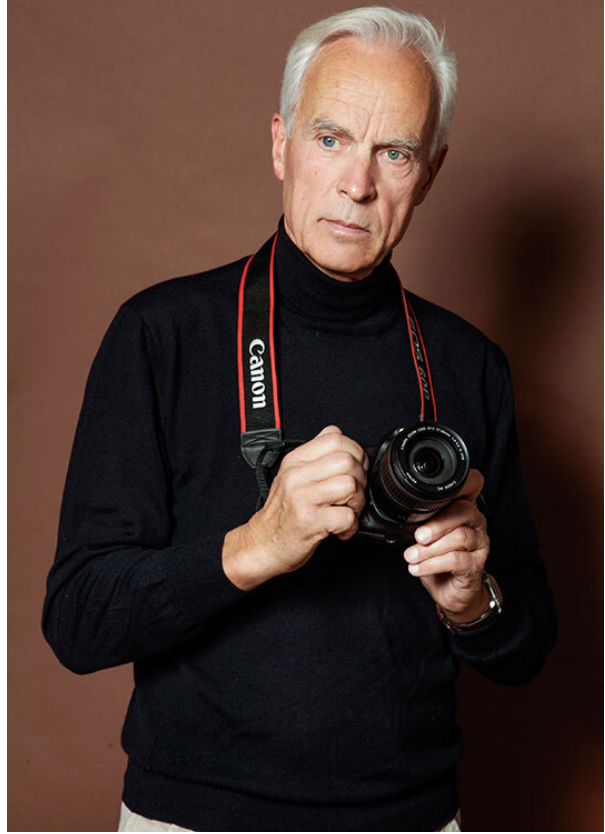

## RUDOLF K. SILVER

HEIGHT 183 cm BUST/WAIST/HIPS 94/86/102 cm EYES blue HAIR salt & pepper SHOES 42 ½ LOCATION Zürich CH

# SCOUT

MODEL ● AGENCY

**RUDOLF K.** SILVER

HEIGHT 183 cm BUST/WAIST/HIPS 94/86/102 cm EYES blue HAIR salt & pepper SHOES 42 ½ LOCATION Zürich CH