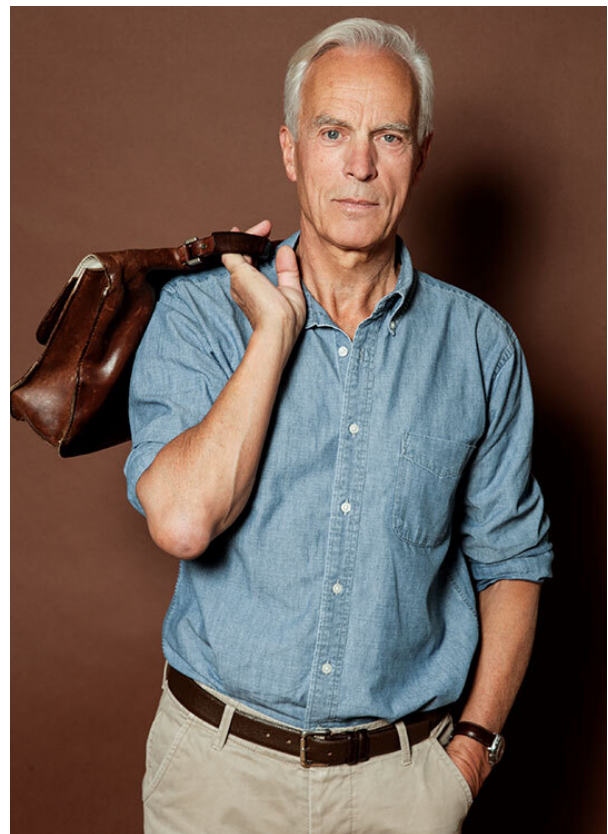

# SCOUT

MODEL ● AGENCY

## RUDOLF K. SILVER

HEIGHT 183 cm BUST/WAIST/HIPS 94/86/102 cm EYES blue HAIR salt & pepper SHOES 42 ½ LOCATION Zürich CH

# SCOUT

MODEL ● AGENCY

**RUDOLF K.** SILVER

HEIGHT 183 cm BUST/WAIST/HIPS 94/86/102 cm EYES blue HAIR salt & pepper SHOES 42 ½ LOCATION Zürich CH