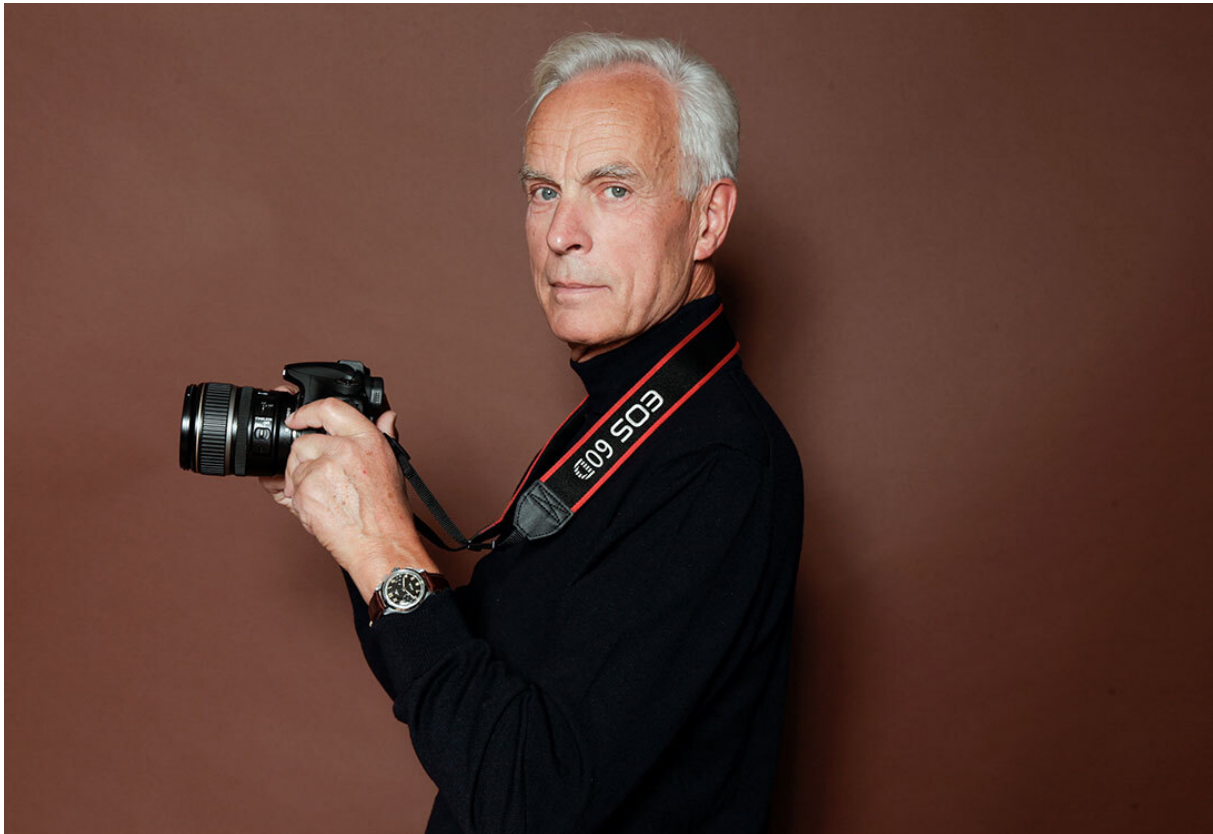

# SCOUT

MODEL ● AGENCY

## RUDOLF K. SILVER

HEIGHT 183 cm BUST/WAIST/HIPS 94/86/102 cm EYES blue HAIR salt & pepper SHOES 42 ½ LOCATION Zürich CH

# SCOUT

MODEL ● AGENCY

**RUDOLF K.** SILVER

HEIGHT 183 cm BUST/WAIST/HIPS 94/86/102 cm EYES blue HAIR salt & pepper SHOES 42 ½ LOCATION Zürich CH