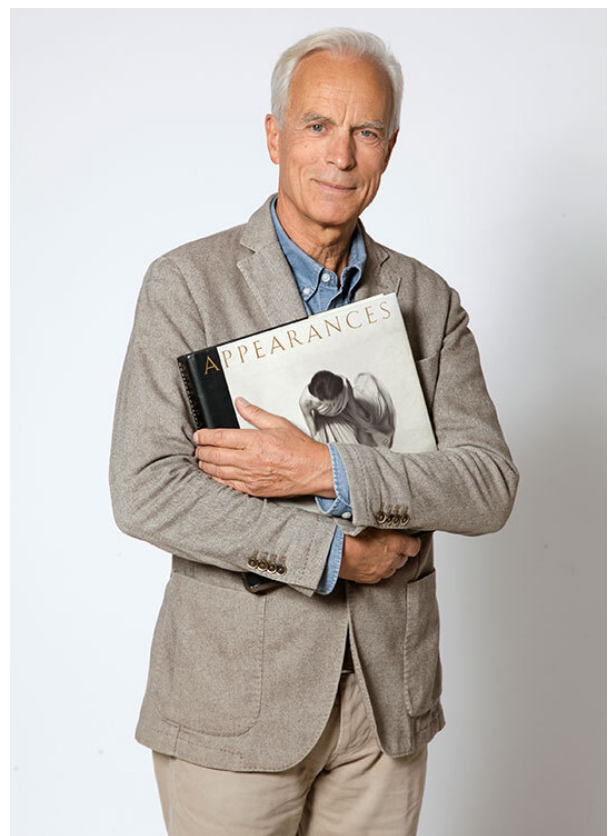

## RUDOLF K. SILVER

HEIGHT 183 cm BUST/WAIST/HIPS 94/86/102 cm EYES blue HAIR salt & pepper SHOES 42 ½ LOCATION Zürich CH

# SCOUT

MODEL ● AGENCY

**RUDOLF K.** SILVER

HEIGHT 183 cm BUST/WAIST/HIPS 94/86/102 cm EYES blue HAIR salt & pepper SHOES 42 ½ LOCATION Zürich CH