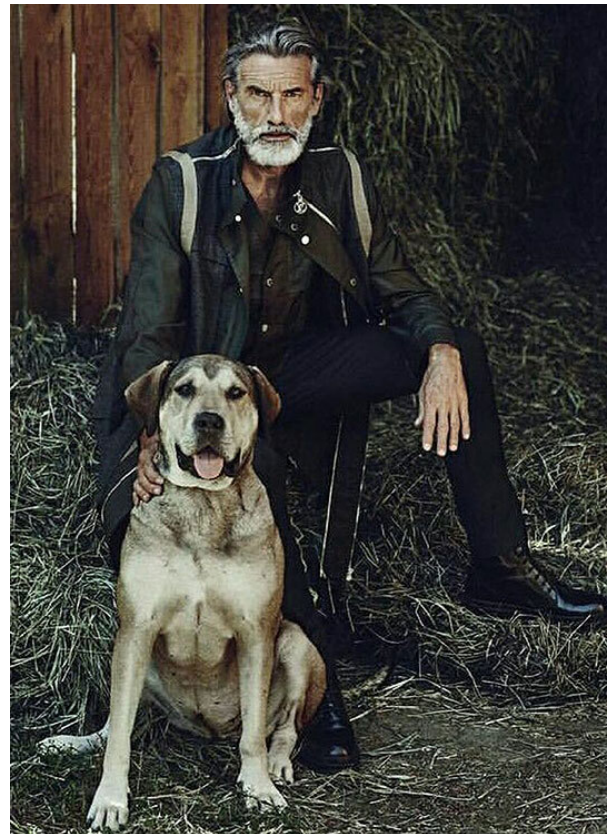

SCOUT

MODEL • AGENCY

RODOLPHE V.B. SILVER

HEIGHT 184 cm BUST/WAIST/HIPS 109/87/98 cm EYES green HAIR grey SHOES 44 LOCATION Barcelona ES

SCOUT

RODOLPHE V.B. SILVER

MODEL • AGENCY

HEIGHT 184 cm BUST/WAIST/HIPS 109/87/98 cm EYES green HAIR grey SHOES 44 LOCATION Barcelona ES

SCOUT

RODOLPHE V.B. SILVER

MODEL • AGENCY

HEIGHT 184 cm BUST/WAIST/HIPS 109/87/98 cm EYES green HAIR grey SHOES 44 LOCATION Barcelona ES

SCOUT

MODEL • AGENCY

RODOLPHE V.B. SILVER

HEIGHT 184 cm BUST/WAIST/HIPS 109/87/98 cm EYES green HAIR grey SHOES 44 LOCATION Barcelona ES

SCOUT

MODEL • AGENCY

RODOLPHE V.B. SILVER

HEIGHT 184 cm BUST/WAIST/HIPS 109/87/98 cm EYES green HAIR grey SHOES 44 LOCATION Barcelona ES

SCOUT

MODEL • AGENCY

RODOLPHE V.B. SILVER

HEIGHT 184 cm BUST/WAIST/HIPS 109/87/98 cm EYES green HAIR grey SHOES 44 LOCATION Barcelona ES