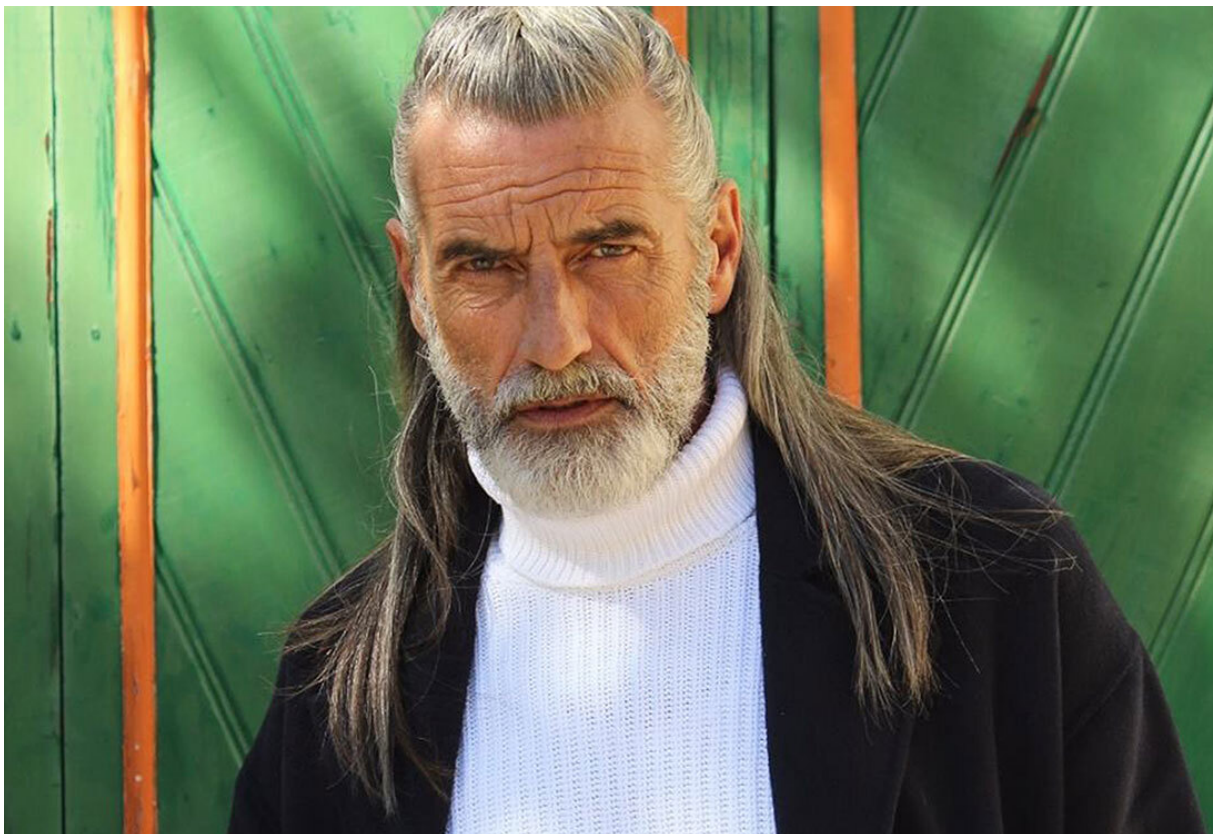

SCOUT

MODEL • AGENCY

RODOLPHE V.B. SILVER

HEIGHT 184 cm BUST/WAIST/HIPS 109/87/98 cm EYES green HAIR grey SHOES 44 LOCATION Barcelona ES

SCOUT

RODOLPHE V.B. SILVER

MODEL • AGENCY

HEIGHT 184 cm BUST/WAIST/HIPS 109/87/98 cm EYES green HAIR grey SHOES 44 LOCATION Barcelona ES

SCOUT

RODOLPHE V.B. SILVER

MODEL • AGENCY

HEIGHT 184 cm BUST/WAIST/HIPS 109/87/98 cm EYES green HAIR grey SHOES 44 LOCATION Barcelona ES

SCOUT

MODEL • AGENCY

RODOLPHE V.B. SILVER

HEIGHT 184 cm BUST/WAIST/HIPS 109/87/98 cm EYES green HAIR grey SHOES 44 LOCATION Barcelona ES

SCOUT

MODEL • AGENCY

RODOLPHE V.B. SILVER

HEIGHT 184 cm BUST/WAIST/HIPS 109/87/98 cm EYES green HAIR grey SHOES 44 LOCATION Barcelona ES

SCOUT

MODEL • AGENCY

RODOLPHE V.B. SILVER

HEIGHT 184 cm BUST/WAIST/HIPS 109/87/98 cm EYES green HAIR grey SHOES 44 LOCATION Barcelona ES