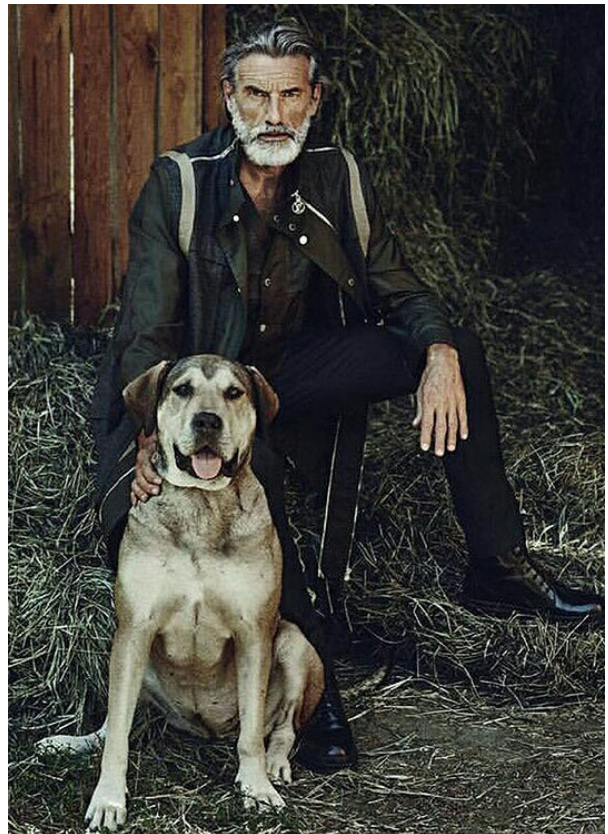

SCOUT

MODEL • AGENCY

RODOLPHE V.B. SILVER

HEIGHT 184 cm BUST/WAIST/HIPS 109/87/98 cm EYES green HAIR grey SHOES 44 LOCATION Barcelona ES

SCOUT

RODOLPHE V.B. SILVER

MODEL • AGENCY

HEIGHT 184 cm BUST/WAIST/HIPS 109/87/98 cm EYES green HAIR grey SHOES 44 LOCATION Barcelona ES

SCOUT

MODEL ● AGENCY

RODOLPHE V.B. SILVER

HEIGHT 184 cm BUST/WAIST/HIPS 109/87/98 cm EYES green HAIR grey SHOES 44 LOCATION Barcelona ES

SCOUT

RODOLPHE V.B. SILVER

MODEL • AGENCY

HEIGHT 184 cm BUST/WAIST/HIPS 109/87/98 cm EYES green HAIR grey SHOES 44 LOCATION Barcelona ES

SCOUT

MODEL • AGENCY

RODOLPHE V.B. SILVER

HEIGHT 184 cm BUST/WAIST/HIPS 109/87/98 cm EYES green HAIR grey SHOES 44 LOCATION Barcelona ES

SCOUT

MODEL ● AGENCY

RODOLPHE V.B. SILVER

HEIGHT 184 cm BUST/WAIST/HIPS 109/87/98 cm EYES green HAIR grey SHOES 44 LOCATION Barcelona ES