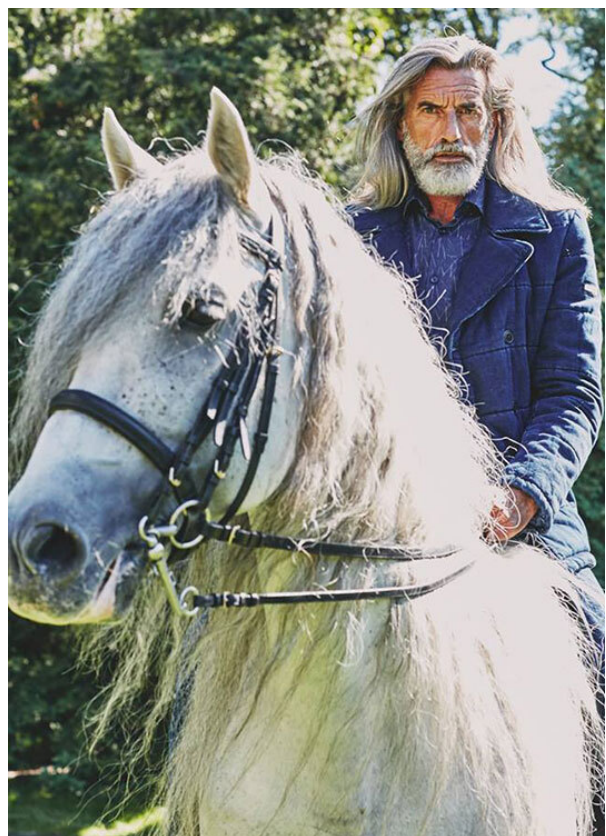

SCOUT

RODOLPHE V.B. SILVER

MODEL • AGENCY

HEIGHT 184 cm BUST/WAIST/HIPS 109/87/98 cm EYES green HAIR grey SHOES 44 LOCATION Barcelona ES