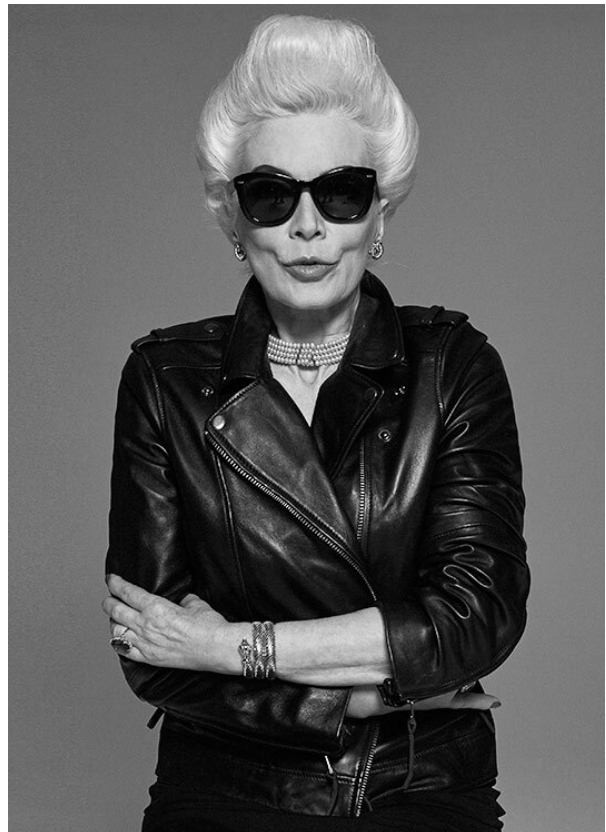

SCOUT

MODEL • AGENCY

RODICA V.B. SILVER

HEIGHT 170 cm BUST/WAIST/HIPS 90/67/92 cm EYES blue HAIR silver SHOES 39 LOCATION Paris FR

SCOUT

MODEL • AGENCY

RODICA V.B. SILVER

HEIGHT 170 cm BUST/WAIST/HIPS 90/67/92 cm EYES blue HAIR silver SHOES 39 LOCATION Paris FR

SCOUT

MODEL • AGENCY

RODICA V.B. SILVER

HEIGHT 170 cm BUST/WAIST/HIPS 90/67/92 cm EYES blue HAIR silver SHOES 39 LOCATION Paris FR

SCOUT

MODEL ● AGENCY

RODICA V.B. SILVER

HEIGHT 170 cm BUST/WAIST/HIPS 90/67/92 cm EYES blue HAIR silver SHOES 39 LOCATION Paris FR

SCOUT

RODICA V.B. SILVER

MODEL • AGENCY

HEIGHT 170 cm BUST/WAIST/HIPS 90/67/92 cm EYES blue HAIR silver SHOES 39 LOCATION Paris FR