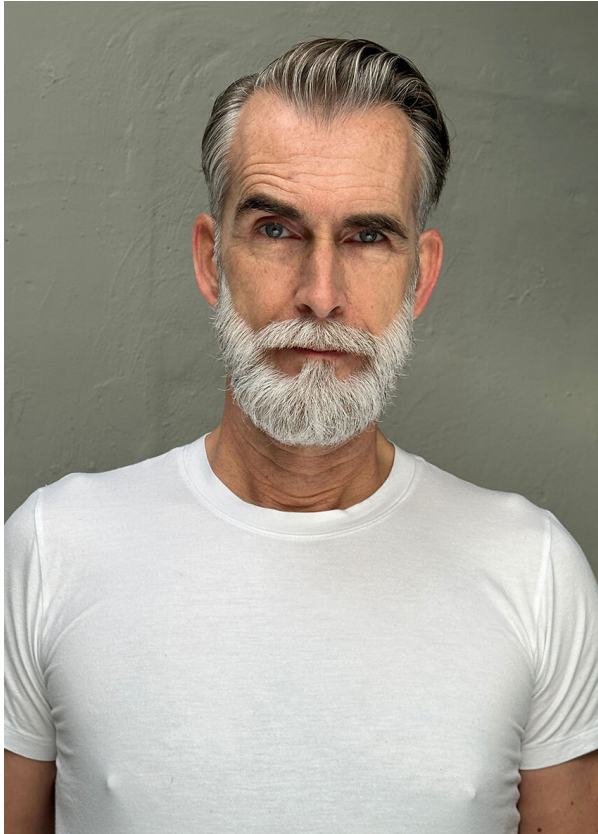

SCOUT

MODEL • AGENCY

RIENUS K. SILVER

HEIGHT 183 cm BUST/WAIST/HIPS 99/82/92 cm EYES blue HAIR salt & pepper SHOES 43 LOCATION Amsterdam NL

SCOUT

MODEL • AGENCY

RIENUS K. SILVER

HEIGHT 183 cm BUST/WAIST/HIPS 99/82/92 cm EYES blue HAIR salt & pepper SHOES 43 LOCATION Amsterdam NL