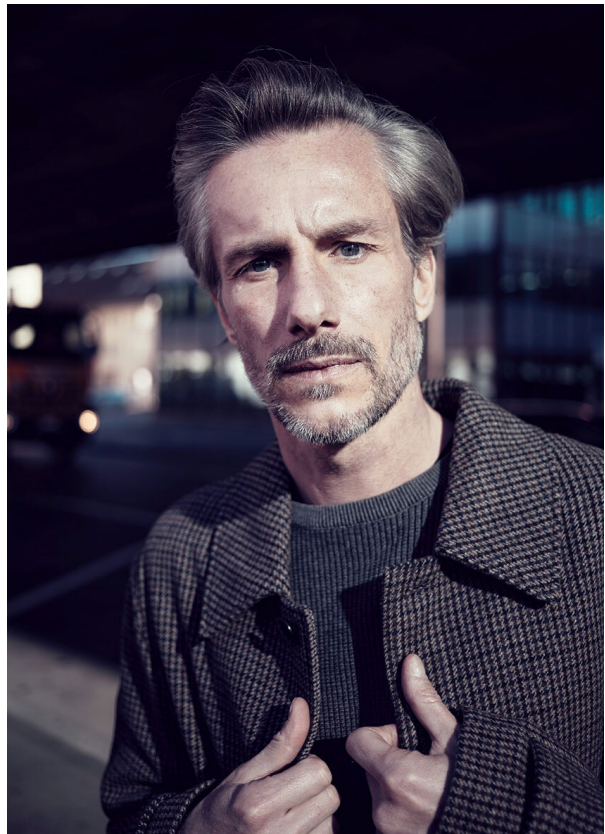

SCOUT

MODEL • AGENCY

RICHARD B. 40 PLUS

HEIGHT 186 cm BUST/WAIST/HIPS 97/81/101 cm EYES blue HAIR brown SHOES 43 LOCATION Zürich CH

SCOUT

MODEL • AGENCY

RICHARD B. 40 PLUS

HEIGHT 186 cm BUST/WAIST/HIPS 97/81/101 cm EYES blue HAIR brown SHOES 43 LOCATION Zürich CH

SCOUT

MODEL • AGENCY

RICHARD B. 40 PLUS

HEIGHT 186 cm BUST/WAIST/HIPS 97/81/101 cm EYES blue HAIR brown SHOES 43 LOCATION Zürich CH