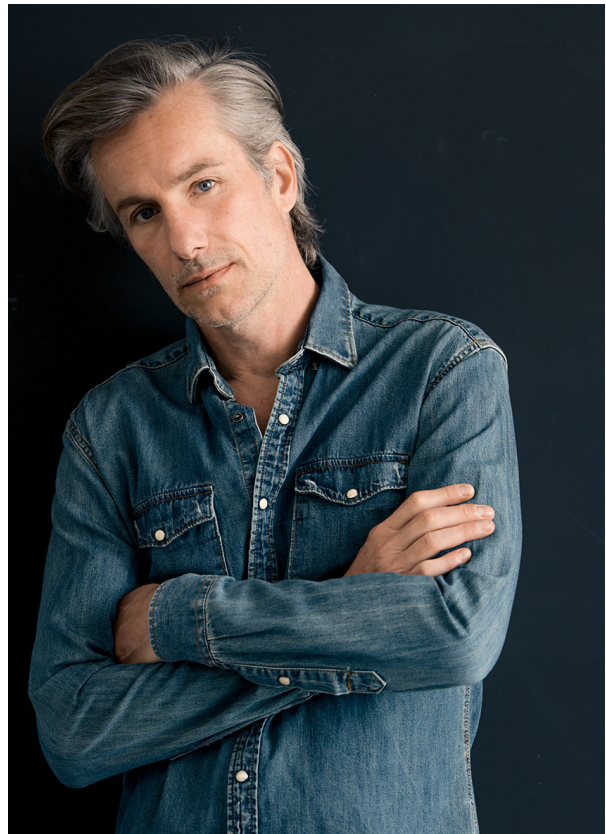

SCOUT

MODEL ● AGENCY

RICHARD B. 40 PLUS

HEIGHT 186 cm BUST/WAIST/HIPS 97/81/101 cm EYES blue HAIR salt & pepper SHOES 43 LOCATION Zürich CH

SCOUT

MODEL ● AGENCY

RICHARD B. 40 PLUS

HEIGHT 186 cm BUST/WAIST/HIPS 97/81/101 cm EYES blue HAIR salt & pepper SHOES 43 LOCATION Zürich CH

SCOUT

MODEL ● AGENCY

RICHARD B. 40 PLUS

HEIGHT 186 cm BUST/WAIST/HIPS 97/81/101 cm EYES blue HAIR salt & pepper SHOES 43 LOCATION Zürich CH