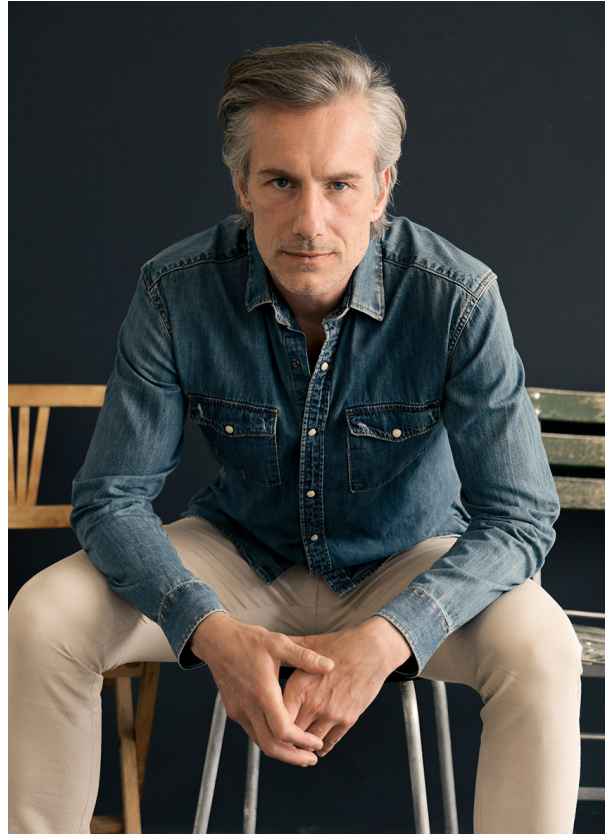

SCOUT

MODEL ● AGENCY

RICHARD B. 40 PLUS

HEIGHT 186 cm BUST/WAIST/HIPS 97/81/101 cm EYES blue HAIR salt & pepper SHOES 43 LOCATION Zürich CH

SCOUT

MODEL ● AGENCY

RICHARD B. 40 PLUS

HEIGHT 186 cm BUST/WAIST/HIPS 97/81/101 cm EYES blue HAIR salt & pepper SHOES 43 LOCATION Zürich CH

SCOUT

MODEL ● AGENCY

RICHARD B. 40 PLUS

HEIGHT 186 cm BUST/WAIST/HIPS 97/81/101 cm EYES blue HAIR salt & pepper SHOES 43 LOCATION Zürich CH