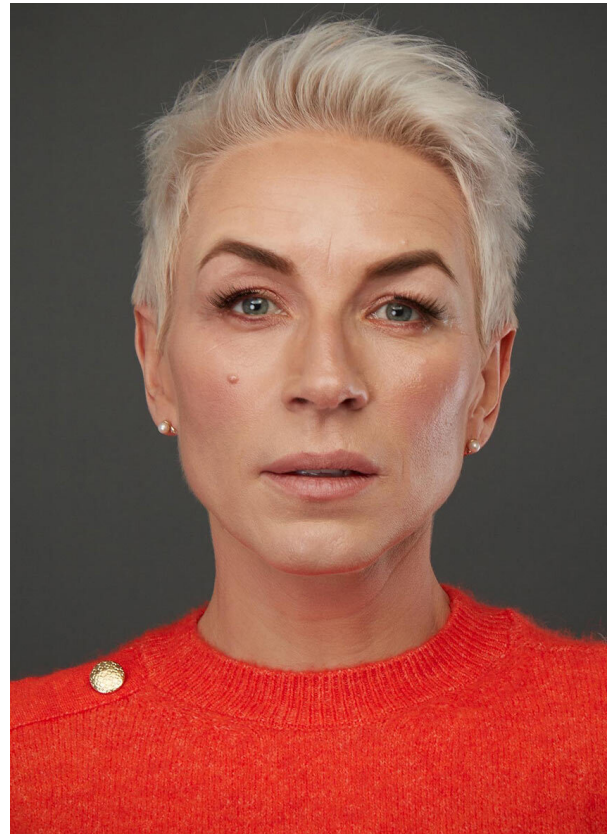

SCOUT

MODEL ● AGENCY

RENATA G. 40 PLUS

HEIGHT 171 cm BUST/WAIST/HIPS 87/69/89 cm EYES blue green HAIR white SHOES 40 LOCATION Cambridge UK

SCOUT

MODEL ● AGENCY

RENATA G. 40 PLUS

HEIGHT 171 cm BUST/WAIST/HIPS 87/69/89 cm EYES blue green HAIR white SHOES 40 LOCATION Cambridge UK

SCOUT

MODEL ● AGENCY

RENATA G. 40 PLUS

HEIGHT 171 cm BUST/WAIST/HIPS 87/69/89 cm EYES blue green HAIR white SHOES 40 LOCATION Cambridge UK