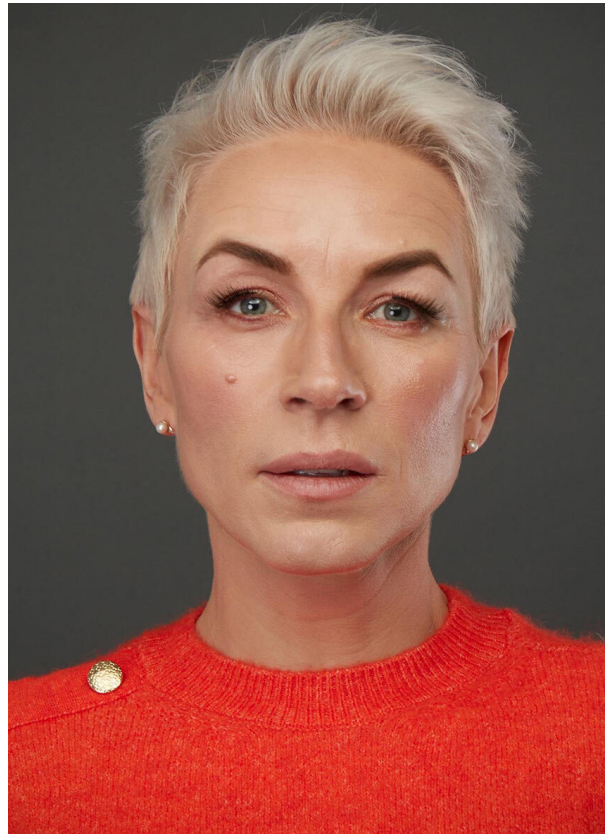

SCOUT

MODEL ● AGENCY

RENATA G. 40 PLUS

HEIGHT 171 cm BUST/WAIST/HIPS 87/69/89 cm EYES blue green HAIR white SHOES 40 LOCATION Cambridge UK

SCOUT

MODEL ● AGENCY

RENATA G. 40 PLUS

HEIGHT 171 cm BUST/WAIST/HIPS 87/69/89 cm EYES blue green HAIR white SHOES 40 LOCATION Cambridge UK

SCOUT

MODEL ● AGENCY

RENATA G. 40 PLUS

HEIGHT 171 cm BUST/WAIST/HIPS 87/69/89 cm EYES blue green HAIR white SHOES 40 LOCATION Cambridge UK