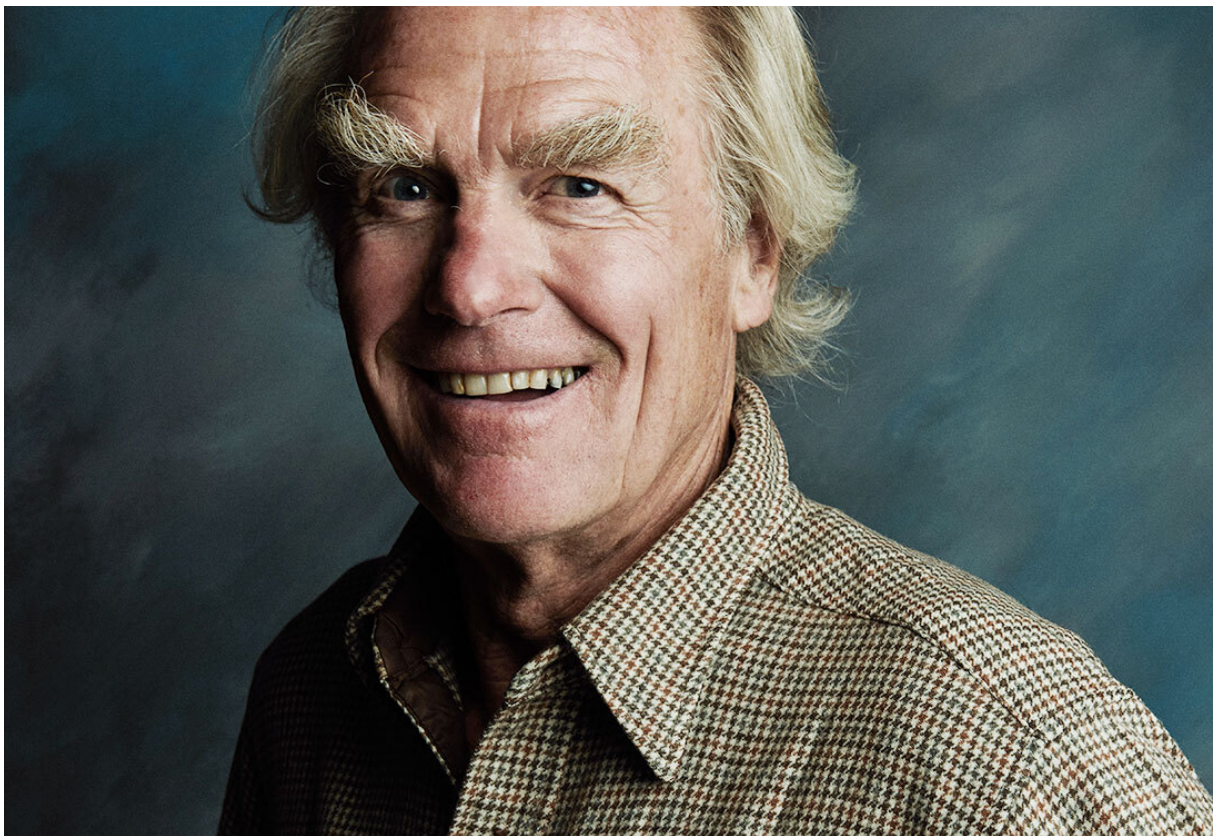

SCOUT

MODEL ● AGENCY

REINHARD L. SILVER

HEIGHT 183 cm BUST/WAIST 100/85 cm EYES blue HAIR blonde SHOES 42 LOCATION Zürich CH

SCOUT

MODEL ● AGENCY

REINHARD L. SILVER

HEIGHT 183 cm BUST/WAIST 100/85 cm EYES blue HAIR blonde SHOES 42 LOCATION Zürich CH