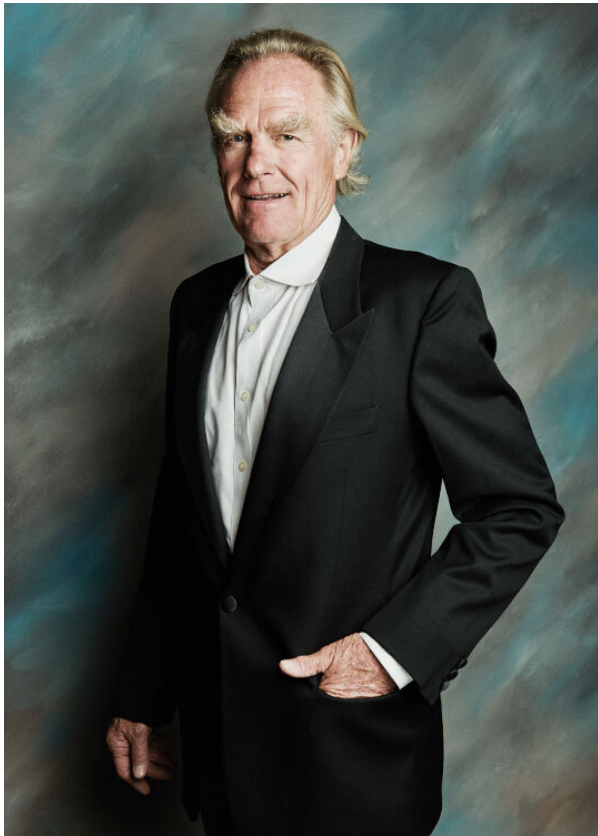

SCOUT

MODEL ● AGENCY

REINHARD L. SILVER

HEIGHT 183 cm BUST/WAIST 100/85 cm EYES blue HAIR blonde SHOES 42 LOCATION Zürich CH

SCOUT

MODEL ● AGENCY

REINHARD L. SILVER

HEIGHT 183 cm BUST/WAIST 100/85 cm EYES blue HAIR blonde SHOES 42 LOCATION Zürich CH