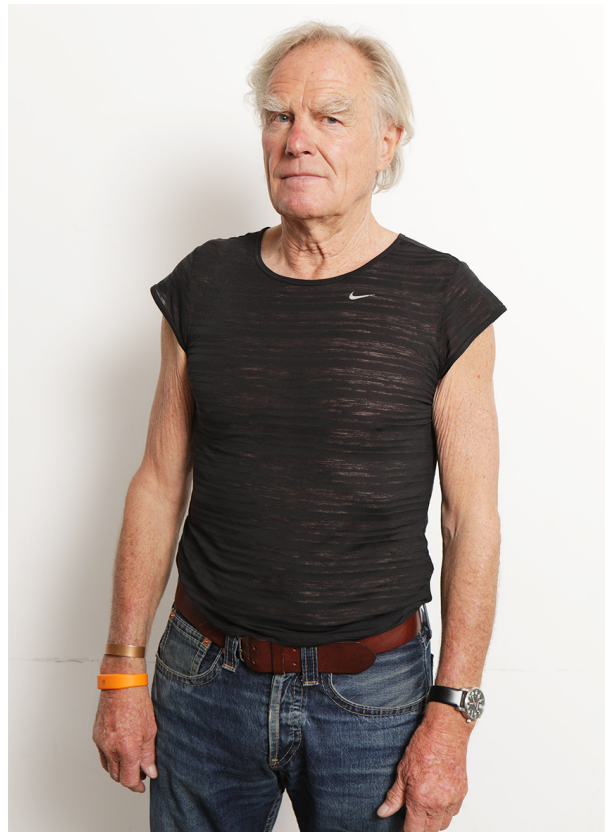

SCOUT

MODEL ● AGENCY

REINHARD L. SILVER

HEIGHT 183 cm BUST/WAIST 100/85 cm EYES blue HAIR blonde SHOES 42 LOCATION Zürich CH

SCOUT

MODEL ● AGENCY

REINHARD L. SILVER

HEIGHT 183 cm BUST/WAIST 100/85 cm EYES blue HAIR blonde SHOES 42 LOCATION Zürich CH