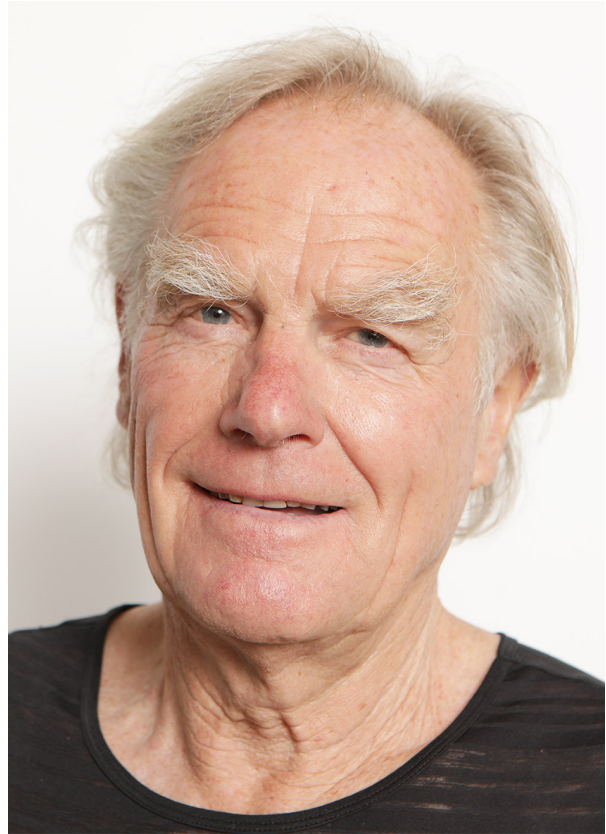

SCOUT

MODEL ● AGENCY

REINHARD L. SILVER

HEIGHT 183 cm BUST/WAIST 100/85 cm EYES blue HAIR blonde SHOES 42 LOCATION Zürich CH

SCOUT

MODEL ● AGENCY

REINHARD L. SILVER

HEIGHT 183 cm BUST/WAIST 100/85 cm EYES blue HAIR blonde SHOES 42 LOCATION Zürich CH