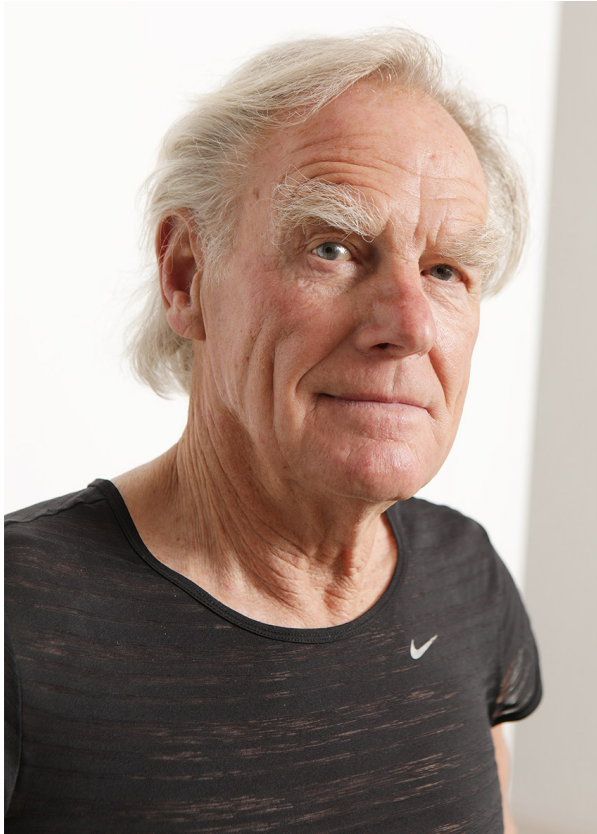

SCOUT

MODEL ● AGENCY

REINHARD L. SILVER

HEIGHT 183 cm BUST/WAIST 100/85 cm EYES blue HAIR blonde SHOES 42 LOCATION Zürich CH

SCOUT

MODEL ● AGENCY

REINHARD L. SILVER

HEIGHT 183 cm BUST/WAIST 100/85 cm EYES blue HAIR blonde SHOES 42 LOCATION Zürich CH