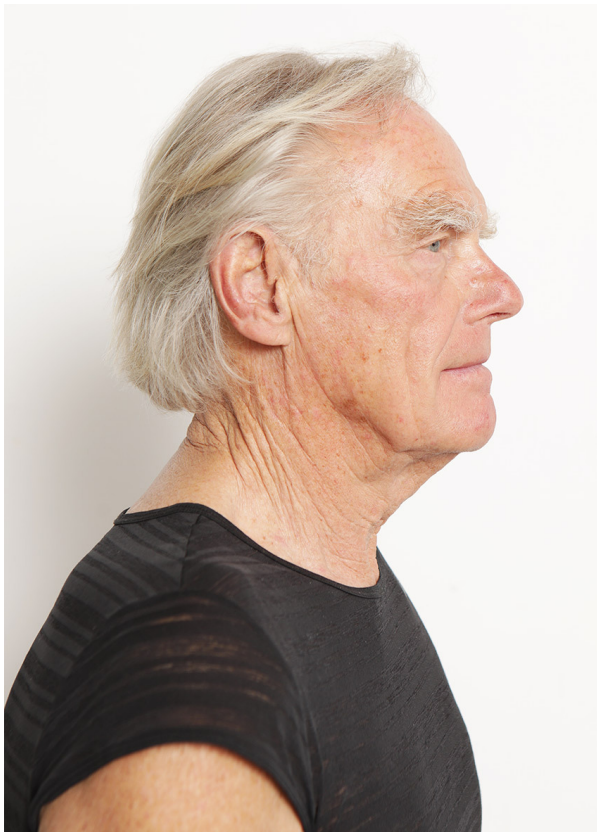

SCOUT

MODEL ● AGENCY

REINHARD L. SILVER

HEIGHT 183 cm BUST/WAIST 100/85 cm EYES blue HAIR blonde SHOES 42 LOCATION Zürich CH

SCOUT

MODEL ● AGENCY

REINHARD L. SILVER

HEIGHT 183 cm BUST/WAIST 100/85 cm EYES blue HAIR blonde SHOES 42 LOCATION Zürich CH