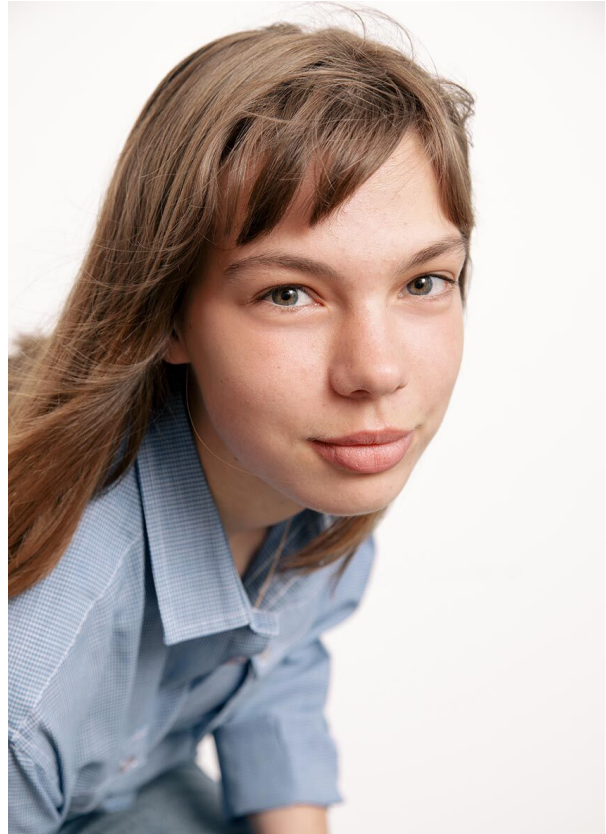

SCOUT

MODEL ● AGENCY

REINA G. 20 PLUS

HEIGHT 180 cm BUST/WAIST/HIPS 78/60/92 cm EYES green blue HAIR dark blonde SHOES 40 LOCATION Zürich CH

SCOUT

MODEL ● AGENCY

REINA G. 20 PLUS

HEIGHT 180 cm BUST/WAIST/HIPS 78/60/92 cm EYES green blue HAIR dark blonde SHOES 40 LOCATION Zürich CH

SCOUT

MODEL ● AGENCY

REINA G. 20 PLUS

HEIGHT 180 cm BUST/WAIST/HIPS 78/60/92 cm EYES green blue HAIR dark blonde SHOES 40 LOCATION Zürich CH